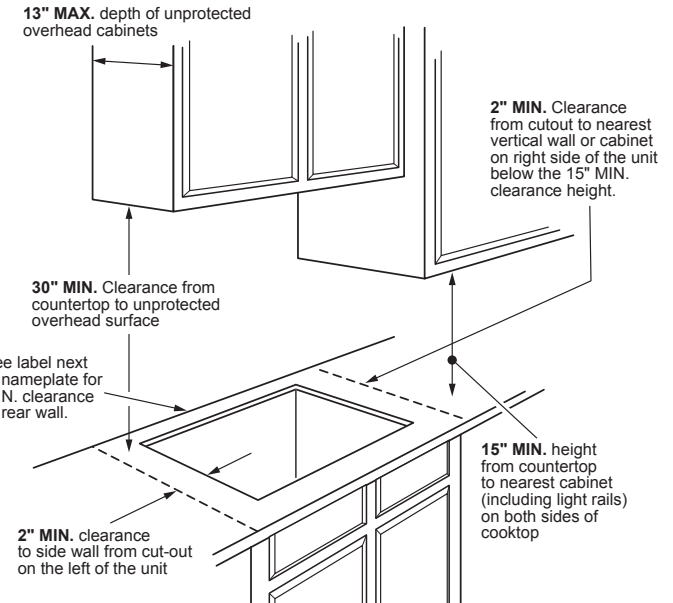

INSTALLATION ABOVE A WALL OVEN

KW RATING	
240V	11.6
208V	10.1
AMPERAGE	
240V	50 Amps[†]
208V	50 Amps[†]

NOTE: Check local codes for required breaker size.

For answers to your Monogram, GE Café™, GE Profile™ or GE Appliances product questions, visit our website at geappliances.com or call GE Answer Center® Service, 800.626.2000.