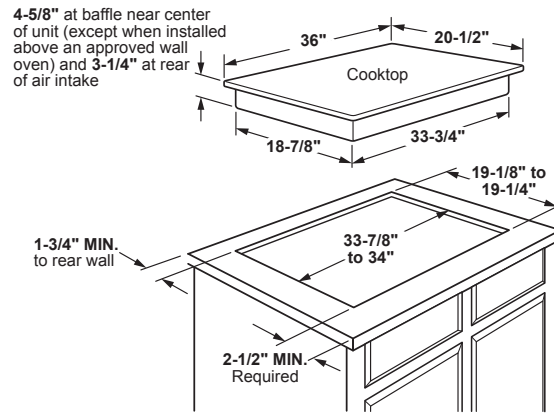

PHP7036DT

GE Profile™ 36" Built-In Touch-Control Induction Cooktop

DIMENSIONS AND INSTALLATION INFORMATION (IN INCHES)

IMPORTANT: Requires a 3" free area between the bottom of the cooktop to any combustible material, i.e., shelving. Free area not required when installing wall oven underneath cooktop. Refer to installation instructions. Requires a 15" minimum from cooktop to adjacent overhead cabinets. Units are furnished with a 48" flexible armored cable.

NOTE: 36" induction cooktops are approved for use over select GE 30" Single Wall Ovens and Warming Drawers. Refer to cooktop and wall oven/warming drawer installation instructions packed with product for current dimensional data. If installed with a GE Telescopic Downdraft System, consult both the cooktop and downdraft installation instructions packed with product before installing. Cooktop gas/electric supply may need to be re-routed to install downdraft. The countertop cutout requires 23-1/2" minimum flat countertop surface and 25" minimum total countertop depth. In addition, other clearances to front edge of the countertop must be considered.

Before installing, consult installation instructions packed with product for current dimensional data.

APPROXIMATE COOKING DIMENSIONS

To insure accuracy, it is best to make a template when cutting the opening in the counter