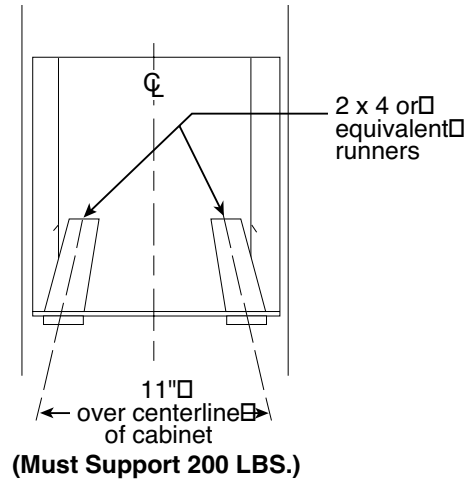

## Dimensions (in inches)

Built-In Gas Ovens  
Dimensions (in inches)

**Installation Information:** Before installing, consult installation instructions packed with product for current dimensional data.

**Electrical Rating:** 120V, 60Hz, 5A

**Note:** Cabinets installed adjacent to wall ovens must have an adhesion spec of at least 194° temperature rating.

Specification Revised 3/13

330122

For answers to your Monogram® or GE® appliance questions, visit our website at [GEAppliances.com](http://GEAppliances.com) or call GE Answer Center® service, 800.626.2000.