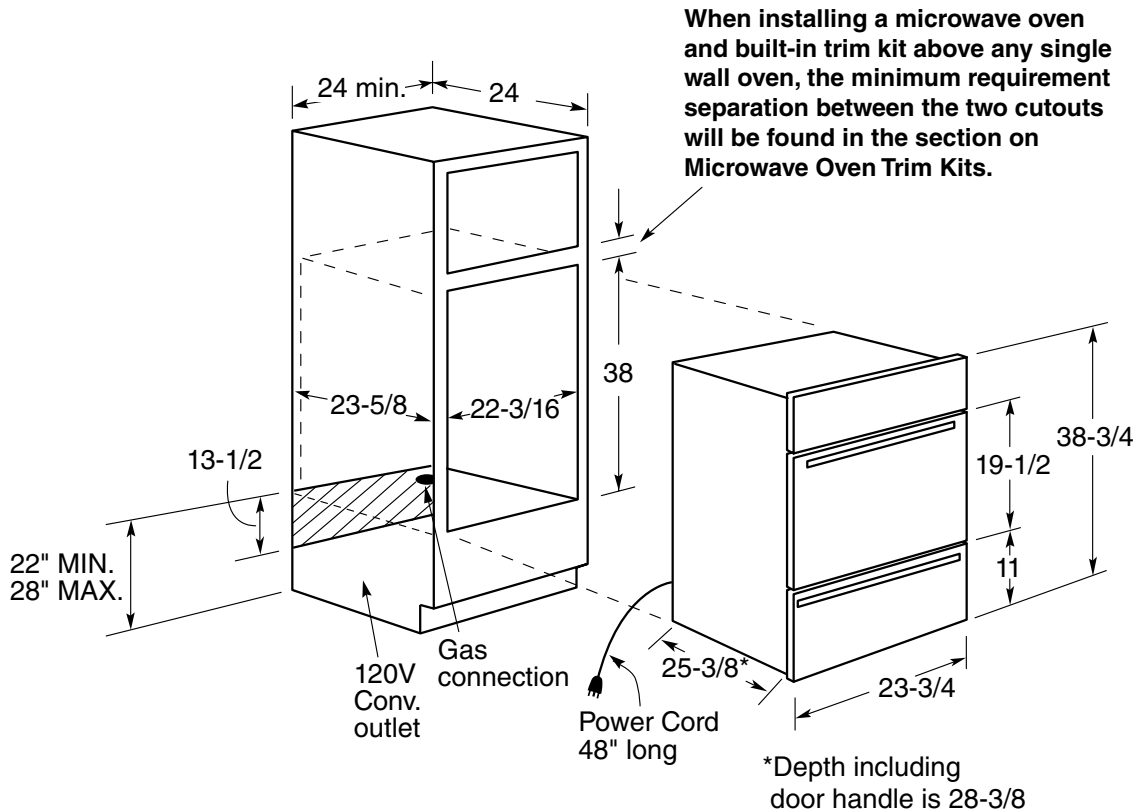

# JGRS06BEJ – GE® 24" Built-In Gas Oven

## Dimensions (in inches)

Built-In Gas Ovens  
Dimensions (in inches)

**Installation Information:** Before installing, consult installation instructions packed with product for current dimensional data.

**Electrical Rating:** 120V, 60Hz, 5A

**Note:** Cabinets installed adjacent to wall ovens must have an adhesion spec of at least 194° temperature rating.

Specification Revised 3/13

330122

For answers to your Monogram® or GE® appliance questions, visit our website at [GEAppliances.com](http://GEAppliances.com) or call GE Answer Center® service, 800.626.2000.