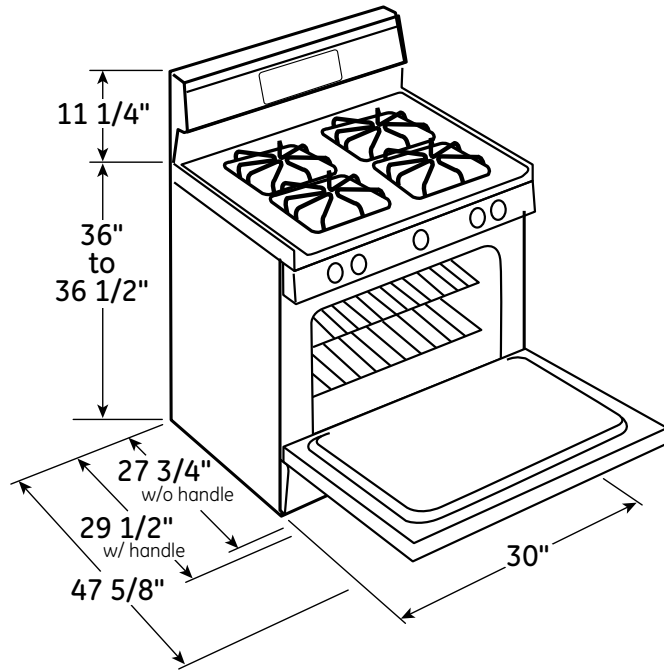

PGB940DEF

GE Profile™ Series 30" Free-Standing Self Clean Gas Range with Warming Drawer

Dimensions and Installation Information (in inches)

Electrical Rating: 120V, 60Hz, 15A

Installation Information: Before installing, consult installation instructions packed with product for current dimensional data.