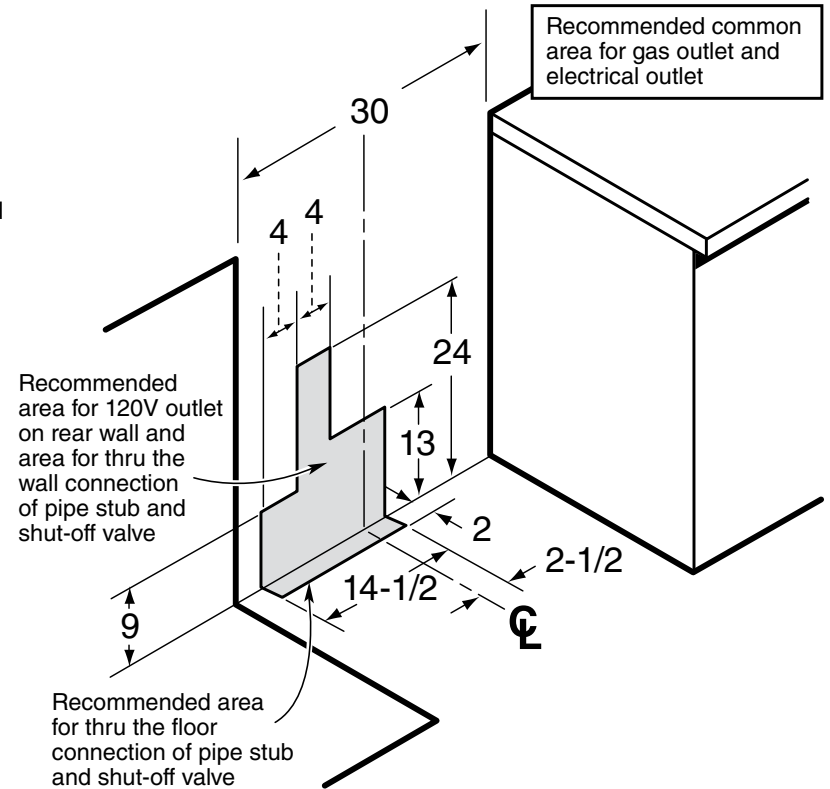

PGB918DEM

GE Profile™ 30" Free-Standing Gas Range with Baking Drawer

Dimensions and Installation Information (in inches)

Note: Dimension from the wall to the front of the closed door handle is 29". Depth to front edge of cooktop 25-1/4".

Electrical Rating: 120V, 60Hz, 15A

Installation Information: Before installing, consult installation instructions packed with product for current dimensional data.

For answers to your Monogram®, GE Profile™ or GE® appliance questions, visit our website at geappliances.com or call GE Answer Center® service, 800.626.2000.

imagination at work

Specification Revised 12/10

230586