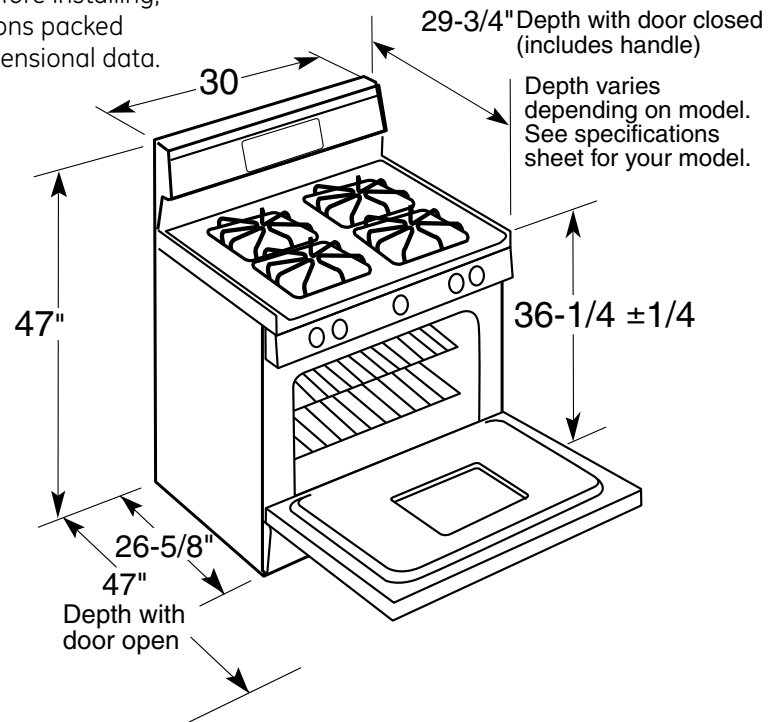

PGB918DEM

GE Profile™ 30" Free-Standing Gas Range with Baking Drawer

Dimensions and Installation Information (in inches)

Note: Dimension from the wall to the front of the closed door handle is 29". Depth to front edge of cooktop 25-1/4".

Electrical Rating: 120V, 60Hz, 15A

Installation Information: Before installing, consult installation instructions packed with product for current dimensional data.

For answers to your Monogram®, GE Profile™ or GE® appliance questions, visit our website at geappliances.com or call GE Answer Center® service, 800.626.2000.

imagination at work

Specification Revised 12/10

230586