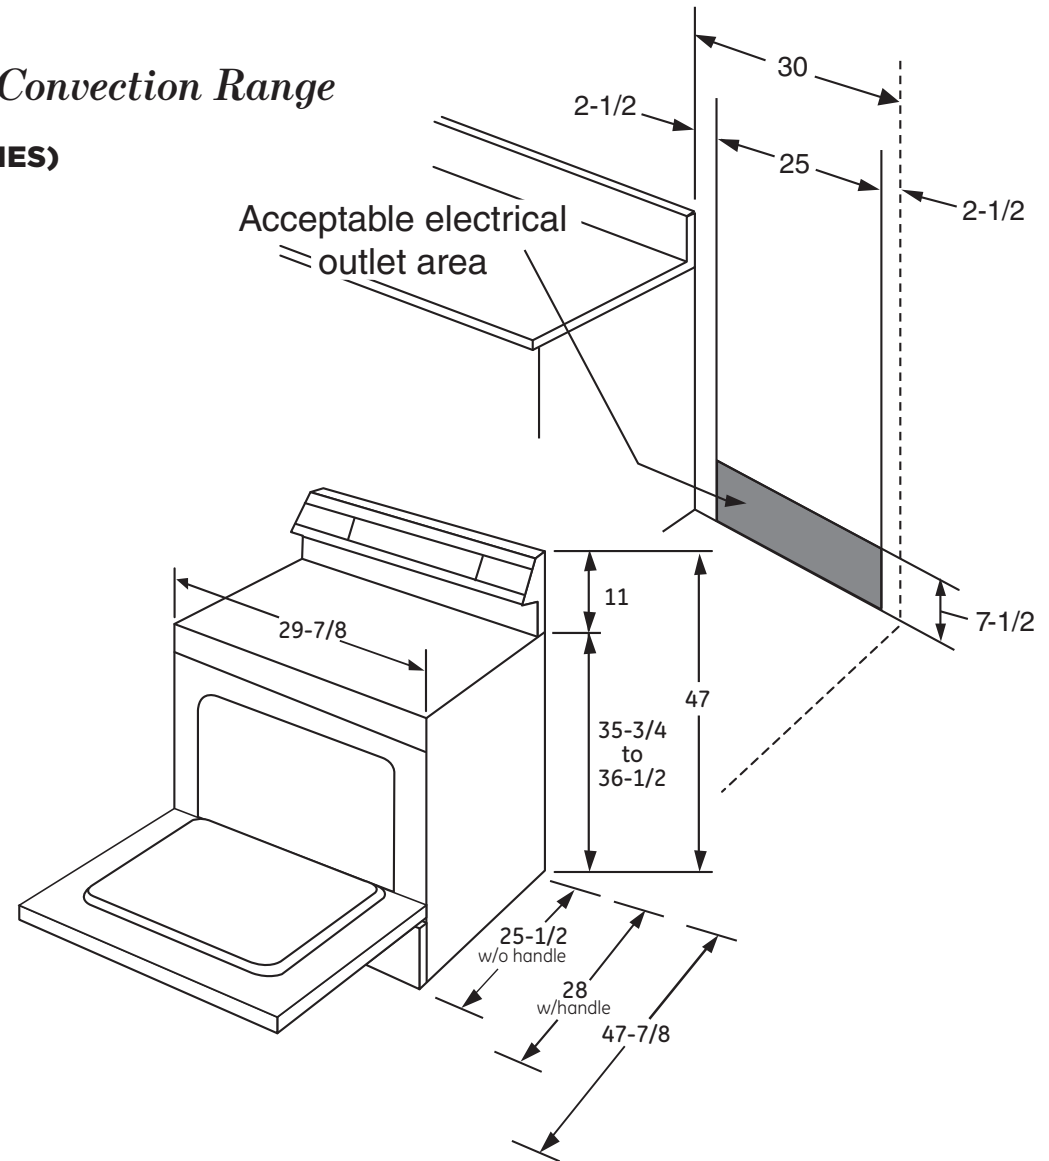

PB911SJ

GE Profile™ Series 30" Free-Standing Electric Convection Range

DIMENSIONS AND INSTALLATION INFORMATION (IN INCHES)

RECEPTACLE LOCATIONS

Locally approved flexible service cord or conduit must be used because terminals are not accessible after range installation. See shaded area in drawing for location of electrical outlet box. Recommended outlet locations allow range to be installed directly against wall.

NOTE: This appliance has been approved for 0" spacing to adjacent surfaces above the cooktop. However, a 6" minimum spacing to surfaces less than 15" above the cooktop and adjacent cabinet is recommended to reduce exposure to steam, grease splatter and heat.

INSTALLATION INFORMATION: Before installing, consult installation instructions for current dimensional data and additional requirements.

KW Rating	
240V	13.4
208V	10.1
Breaker Size	
240V	40 Amps†
208V	40 Amps†

†NOTE: Check local codes for required breaker size.

For answers to your Monogram,® GE Profile™ or GE® appliance questions, visit our website at geappliances.com or call GE Answer Center® service, 800.626.2000.

Listed by Underwriters Laboratories