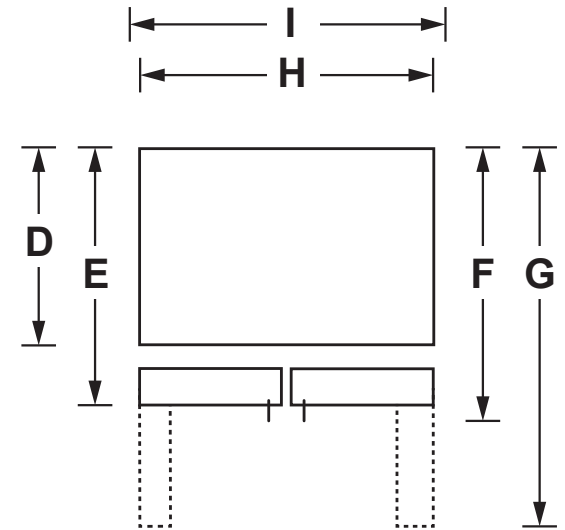

### DIMENSIONS AND INSTALLATION INFORMATION (IN INCHES)

OVERALL DIMENSIONS	Height to top of door - crown or flat (in.) <b>A</b>	<b>69-7/8</b>
	Height to top of hinge (in.) <b>B</b>	<b>69-3/4</b>
	Height to top of case (in.) <b>C</b>	<b>68-5/8</b>
	Case depth without door (in.) <b>D</b>	<b>29</b>
	Case depth less door handle (in.) <b>E</b>	<b>33-7/8</b>
	Case depth with door handle (in.) <b>F</b>	<b>36-3/8</b>
	Depth with fresh food door open 90° (in.) <b>G</b>	<b>48-3/4</b>
	Width (in.) <b>H</b>	<b>35-5/8</b>
	Width with door open 90° inc. door handle (in.) <b>I</b>	<b>38-5/8</b>
AIR CLEARANCES	Each side (in.)	<b>1/8</b>
	Top (in.)	<b>1</b>
	Back (in.)	<b>2</b>