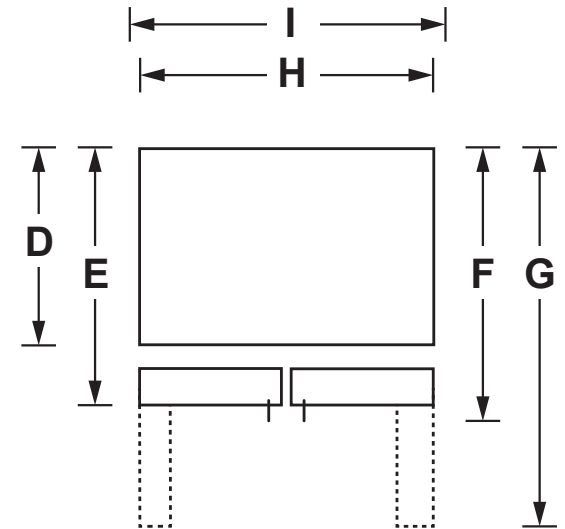

GNE27ESM/EYM

GE® ENERGY STAR® 27.0 Cu. Ft. French-Door Refrigerator

DIMENSIONS AND INSTALLATION INFORMATION (IN INCHES)

OVERALL DIMENSIONS	Height to top of door - crown or flat (in.) A	69-7/8
	Height to top of hinge (in.) B	69-3/4
	Height to top of case (in.) C	68-5/8
	Case depth without door (in.) D	29
	Case depth less door handle (in.) E	33-3/8
	Case depth with door handle (in.) F	35-7/8
	Depth with fresh food door open 90° (in.) G	48-3/8
	Width (in.) H	35-3/4
	Width with door open 90° inc. door handle (in.) I	43-3/4
AIR CLEARANCES	Each side (in.)	1/8
	Top (in.)	1
	Back (in.)	2