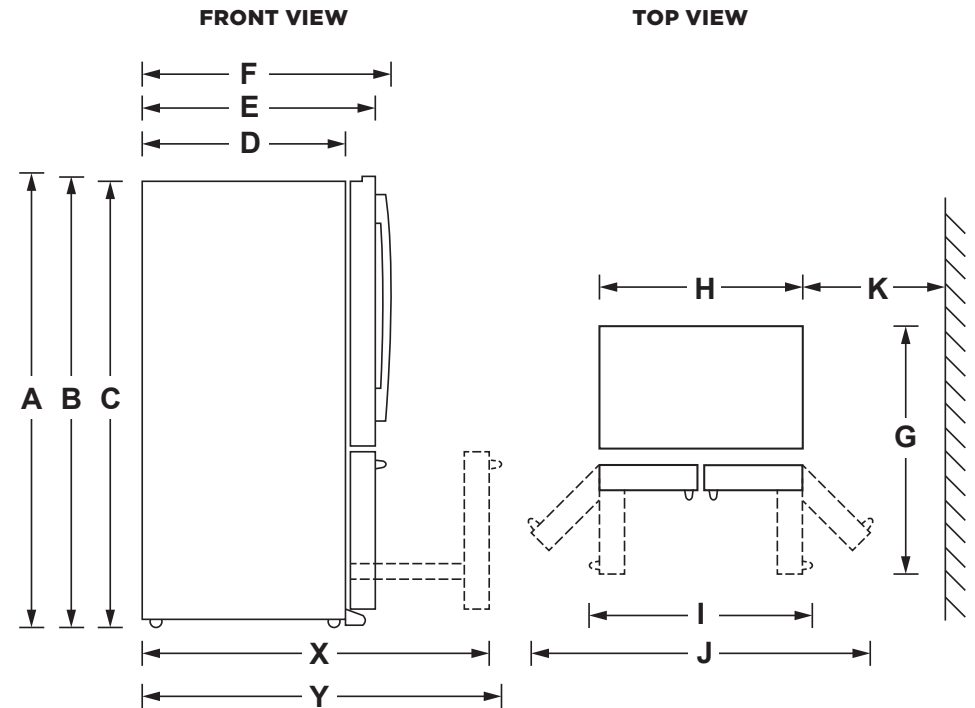

### DIMENSIONS AND INSTALLATION INFORMATION (IN INCHES)

Height to top of door (in.) <b>A</b>	70-1/2
Height to top of hinge (in.) <b>B</b>	69-7/8
Height to top of case (in.) <b>C</b>	69
Case depth without door (in.) <b>D</b>	24-3/8
Case depth less door handle (in.) <b>E</b>	29-3/4
Case depth with door handle (in.) <b>F</b>	31-1/4
Depth with fresh food door open 90° (in.) <b>G</b>	43-3/8
Width (in.) <b>H</b>	35-3/4
Width with door open 90° with door handle (in.) <b>I</b>	44-5/8
Width with doors open fully (in.) <b>J</b>	68
Min distance between side of case and wall, in either direction, to allow doors to open fully (in.) <b>K</b>	16-1/8
Depth with FZ door completely open (w/o handle) (in.) <b>X</b>	44-3/4
Depth with FZ door completely open (w/ handle) (in.) <b>Y</b>	46-1/4