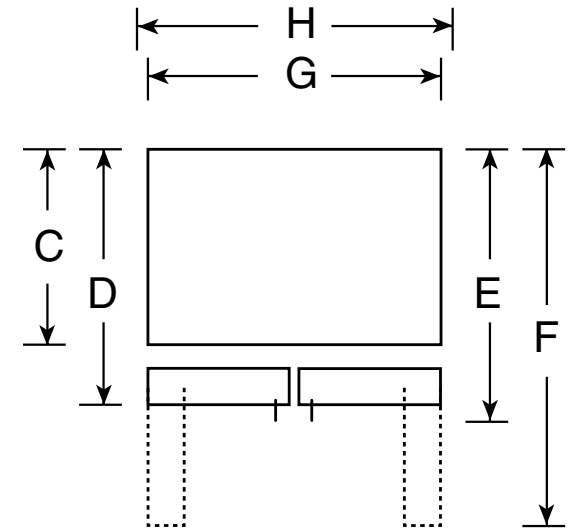

PFSF0MFZ

GE Profile™ ENERGY STAR® 19.5 Cu. Ft. French Door Bottom-Freezer Refrigerator

Dimensions and Installation Information (in inches)

Overall Dimensions	Height to top of hinge (in.) A	66-1/2
	Height to top of case (in.) B	65-3/4
	Case depth without door (in.) C	28-3/4
	Case depth less door handle (in.) D	32-1/2
	Case depth with door handle (in.) E	35-1/4
	Depth with fresh food door open 90° (in.) F	44-3/4
	Width (in.) G	29-3/4
Air Clearances	Width with door open 90° inc. door handle (in.) H	36-3/4
	Each side (in.)	1/8
	Top (in.)	1
	Back (in.)	2

Note: All Right-Hand Refrigerator Doors: As you face the front of the refrigerator, the handle is on your left and the hinges are on your right.

Note: All Left-Hand Refrigerator Doors: As you face the front of the refrigerator, the handle is on your right and the hinges are on your left.