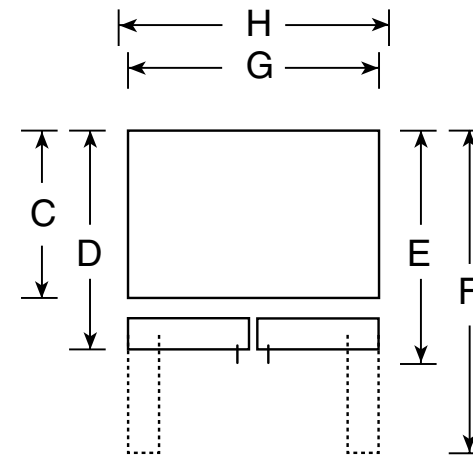

Top View

For answers to your Monogram,® GE Profile™ or GE® appliance questions, visit our website at ge.com or call GE Answer Center® service, 800.626.2000.