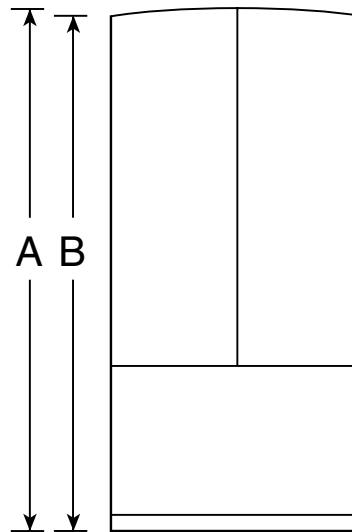

PFSS6PKX

GE Profile™ ENERGY STAR® 25.8 Cu. Ft. Bottom-Freezer Drawer Refrigerator

Dimensions and Installation Information (in inches)

Overall Dimensions	Height to top of hinge (in.) A	70
	Height to top of case (in.) B	68-1/2
	Case depth without door (in.) C	29-1/8
	Case depth less door handle (in.) D	32-7/8
	Case depth with door handle (in.) E	35-5/8
	Depth with fresh food door open 90° (in.) F	47-3/4
	Width (in.) G	35-3/4
Air Clearances	Width with door open 90° inc. door handle (in.) H	44-1/2
	Each side (in.)	1/8
	Top (in.)	1
	Back (in.)	1

PFSS6PKX

GE Profile™ ENERGY STAR® 25.8 Cu. Ft. Bottom-Freezer Drawer Refrigerator

Features and Benefits

- Stainless-Steel Doors with Top & Bottom Bevels - Provides a striking finish and contoured doors to accentuate kitchen decor
- Integrated Dispenser with Crushed Ice, Water and Actual Temperature Display - Features easy-to-reach, easy-to-read temperature controls and a setting to quickly restore proper temperature after frequent door openings
- ClimateKeeper with Dual Evaporators - Uses two evaporators to maintain higher humidity for fresh foods
- LED Lighting - Places contents into clear, brilliant view
- Freshness Center™ - Offers maximum convenience by utilizing two humidity-controlled drawers and 1 full-length adjustable temperature deli drawer
- Two-level Slide 'n Store™ System - Uses large and medium freezer baskets to allow easy access to frozen foods
- TurboCool™ & TurboFreeze Settings - Restores proper temperature to the refrigerator and freezer after frequent door openings
- Adjustable Spillproof Glass Shelves - Raised edges help contain spills to make clean up quick and easy
- Beverage Rack - Storage above and beyond
- QuickSpace™ Shelf - Quickly slides out of the way to make room for tall items
- Secure-Close Door System - Securely pulls the door shut, even after you release the handle
- Deluxe Quiet Design - Significantly reduces operating noise
- Model PFSS6PKXSS - Stainless steel