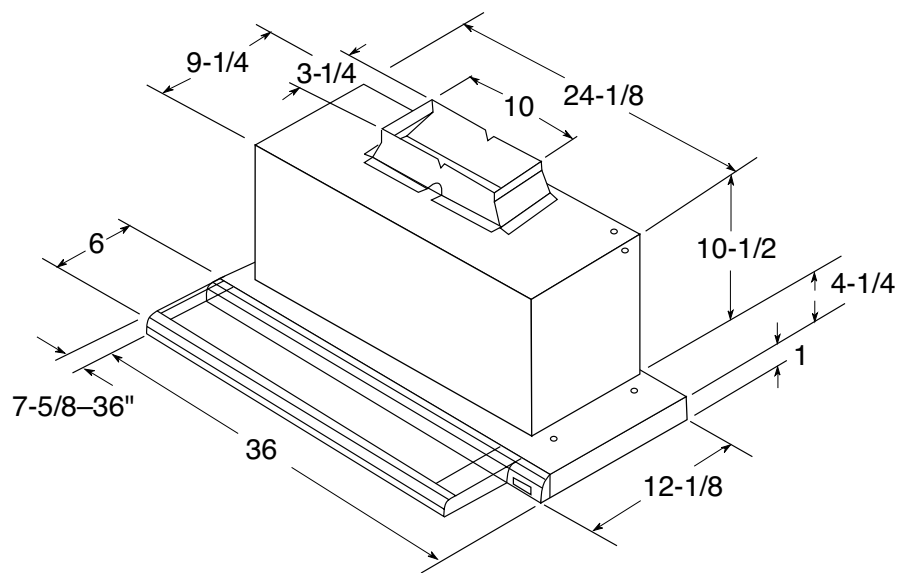

JV960SC – GE Profile™ Series 36" Slide-Out Vent Hood

Installation Information and Dimensions (in inches)

Amp Rating	
120V	3.7

Note: Remove glass visor from unit before installing hood in cabinet to protect visor from damage.

JV960SC – GE Profile™ Series 36" Slide-Out Vent Hood

Features and Benefits

- 36" Vented Hood With Cooktop Light
- See-Through Glass Visor Slides In and Out
- 320 CFM Performance
- Variable Speed Fan Control
- Auto Heat Sensor
- Compact Housing Leaves Ample Shelf Space Behind Cabinet Doors
- Vertical Exhaust With 3-1/4" x 10" Rectangular Duct
- Sones Rating: Top Exhaust – 4.5
- Model JV960SC – Brushed Aluminum