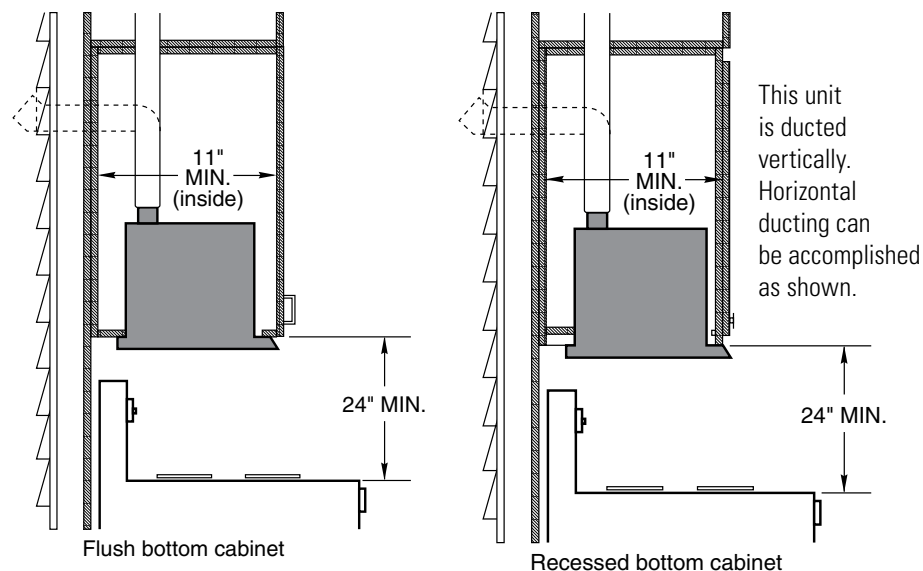

JV960SC – GE Profile™ Series 36" Slide-Out Vent Hood

Installation Information and Dimensions (in inches)

Amp Rating	
120V	3.7

Note: Remove glass visor from unit before installing hood in cabinet to protect visor from damage.

JV960SC – GE Profile™ Series 36" Slide-Out Vent Hood

Features and Benefits

- 36" Vented Hood With Cooktop Light
- See-Through Glass Visor Slides In and Out
- 320 CFM Performance
- Variable Speed Fan Control
- Auto Heat Sensor
- Compact Housing Leaves Ample Shelf Space Behind Cabinet Doors
- Vertical Exhaust With 3-1/4" x 10" Rectangular Duct
- Sones Rating: Top Exhaust – 4.5
- Model JV960SC – Brushed Aluminum