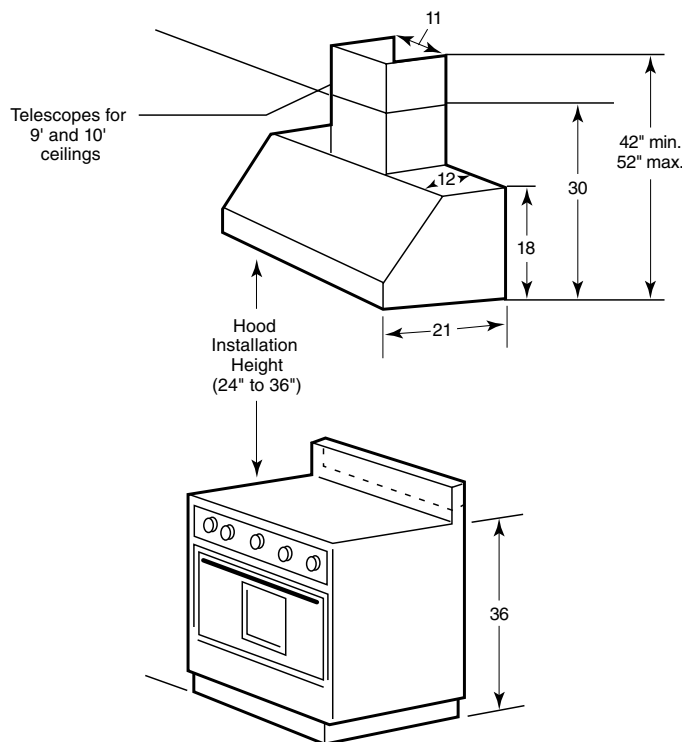

JV966D – GE Profile™ Series 36" Designer Hood

Installed above a cooktop (shown with optional chimney kit)
(Dimensions in inches)

Installation Information:

Before installing, consult Use & Care/ installation instructions packed with product for current dimensional data.

Optional Kits for 30" Designer hoods

JXCHSS—Stainless Chimney Kit

Amp Rating	
120V	3.6

Note: Typical overhead cabinets are 12" deep. For cabinets of greater depth, place spacer of non-combustible material behind hood.

JV966D – GE Profile™ Series 36" Designer Hood

Features and Benefits

- 36" Cooktop
- 590 CFM Rating
- 4-Speed Fan Control
- Dual Halogen Lighting (Off/High/Night)
- Dishwasher Safe Filter Cleaning
- Hidden Controls
- 7 Sones Rating
- 7" Round Duct Size (Vertical Only)
- Model JV966DSS – Stainless steel