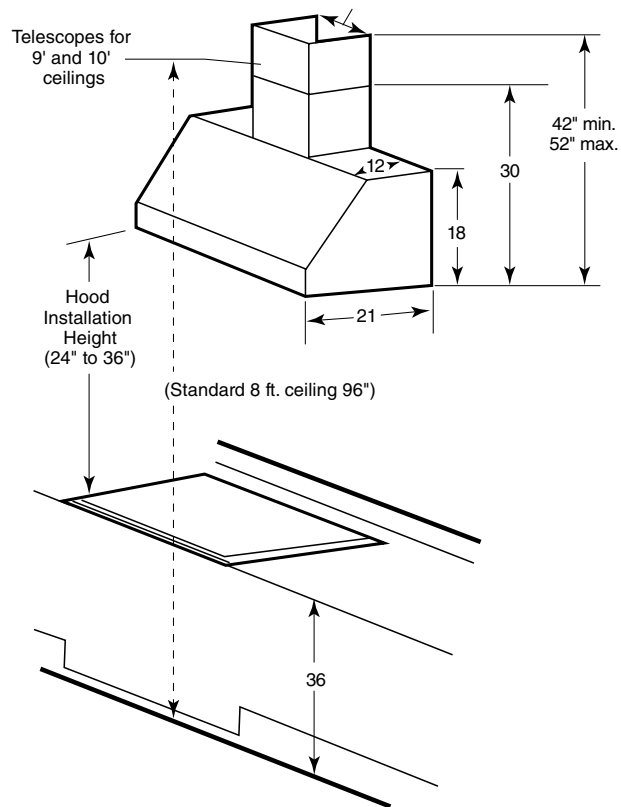

JV966D – GE Profile™ Series 36" Designer Hood

Installed above a cooktop (shown with optional chimney kit)
(Dimensions in inches)

Installation Information:

Before installing, consult Use & Care/ installation instructions packed with product for current dimensional data.