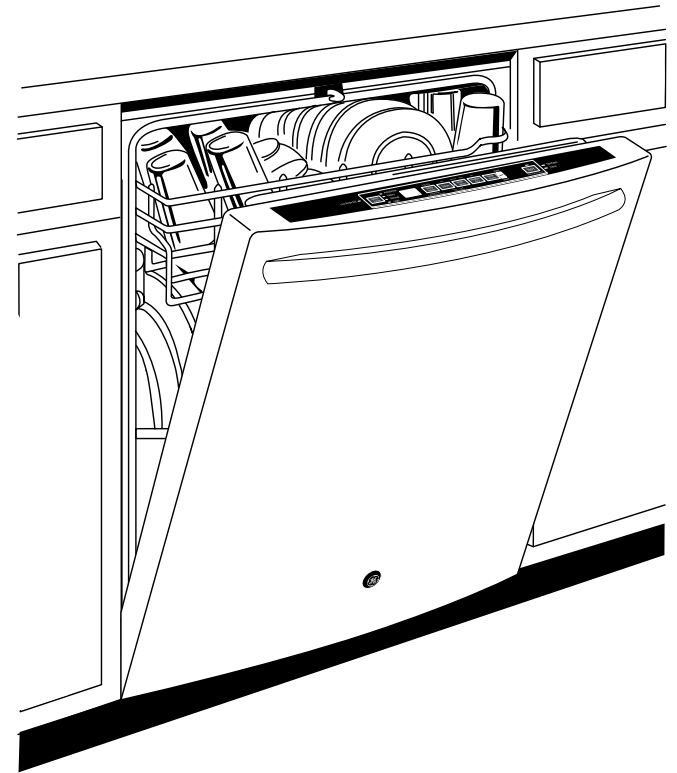

\*Wash power delivered to each rack. Compared to previous GE models.

- Deep-Tier Easy Touch Adjustable Upper Rack with 2 Stem Safe - Quickly adjust the upper rack 2 inches up or down to accommodate tall glassware and 10 ½" plates with plenty of room in the bottom rack for large platters and cookie sheets
- Full Extension Smooth Glide Upper Rack - Loading and unloading is smooth and simple with a durable rack that fully extends on ball bearings
- Hidden Vent with Fan Assist Dry - Dishes dry quickly and efficiently with a fan that extracts moisture from the interior
- Lower Rack Adjustable Tines and Wash Your Way Customizable Rack - Configure racks to fit your dishes with adjustable loading options and multi-position, fold-down tines
- 48 dBA with status light on door - A dishwasher this quiet has a status light to let you know it is running
- Model GDT580SSFSS - Stainless steel
- Model GDT580SGFWW - White
- Model GDT580SGFBB - Black
- Model GDT580SMFES - Slate