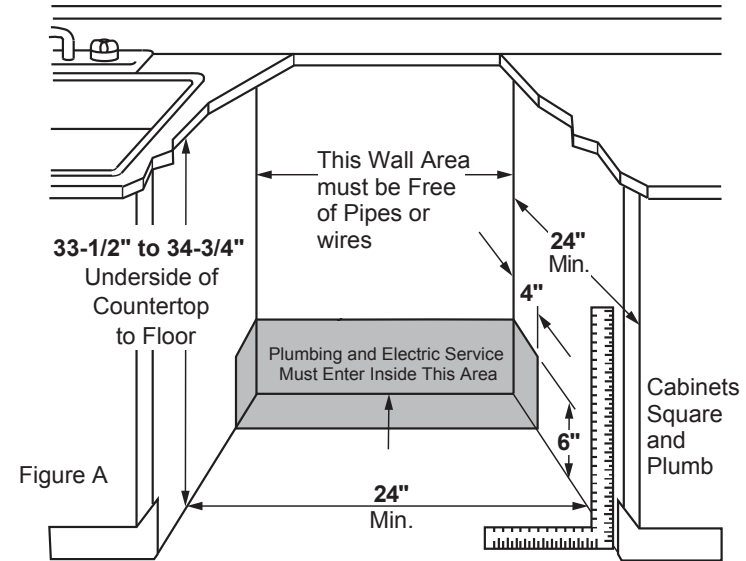

GDT605PBM/PFM/PGM/PMM/PSM

GE® Dishwasher with Hidden Controls

DIMENSIONS AND INSTALLATION INFORMATION (IN INCHES)

ELECTRICAL RATING

Voltage AC.....	120
Hertz.....	60
Total connected load amperage.....	7.1
Calrod® heater watts.....	800/500

For use on adequately wired 120-volt, 15-amp circuit having 2-wire service with a separate ground wire. This appliance must be grounded for safe operation.

*Add 2.4" for handle.

For answers to your Monogram, GE Café™ Series, GE Profile™ Series or GE Appliances product questions, visit our website at geappliances.com or call GE Answer Center® Service, 800.626.2000.