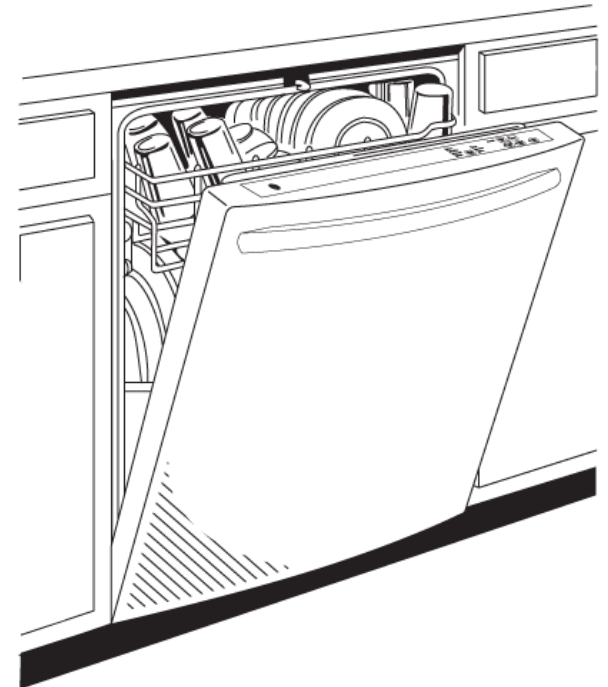

GDWT668V

GE® Stainless Steel Interior Dishwasher with Hidden Controls

Dimensions and Installation Information (in inches)

Electrical Rating

Voltage AC.....	120
Hertz.....	60
Total connected load amperage.....	9.9
Calrod® heater watts max.....	675/825

†† Add 1/2" for deepest part of contour door. Allow an additional 2" for the handle on PDWT500/PDWT400/PDWT200 Series models.

For answers to your Monogram® Cafe™ Series, Profile™ Series or GE® appliance questions, visit our website at geappliances.com or call GE Answer Center® service, 800.626.2000.

GDWT668V

GE® Stainless Steel Interior Dishwasher with Hidden Controls

Features and Benefits

- 5-stage filtration with Piranha™ hard-food disposer - 5 self-cleaning filters ensure clean dishes
- Dedicated Silverware Jets - Highly pressurized spray jets target the silverware area for improved cleaning
- Steam PreWash - Loosens tough soils before any cycle virtually eliminating the need for soaking or pre-rinsing dishes
- Fan assist dry with heated option and Active Vent - A heating element heats the air inside while a hidden fan circulates the warm air to help dry dishes
- 52 dBA sound level - Nearly silent two-pump system cleans dirty dishes without disruption
- ENERGY STAR® qualified and CEE Tier II rated - Meets or exceeds federal guidelines for energy efficiency for year-round energy and money savings
- Full-extension racks - Durable racks glide smoothly on ball-bearings for easy loading
- Pearlescent gray racks with ball-tip tines - Long-lasting durable racks resist rusting, chipping and peeling
- Lower rack fold-down tines - Flexible loading options handle today's dishes and cookware of all shapes and sizes
- Upper rack deep bowl tines - Even oversized bowls fit perfectly in the top rack for easy cleaning
- Model GDWT668VSS - Stainless steel