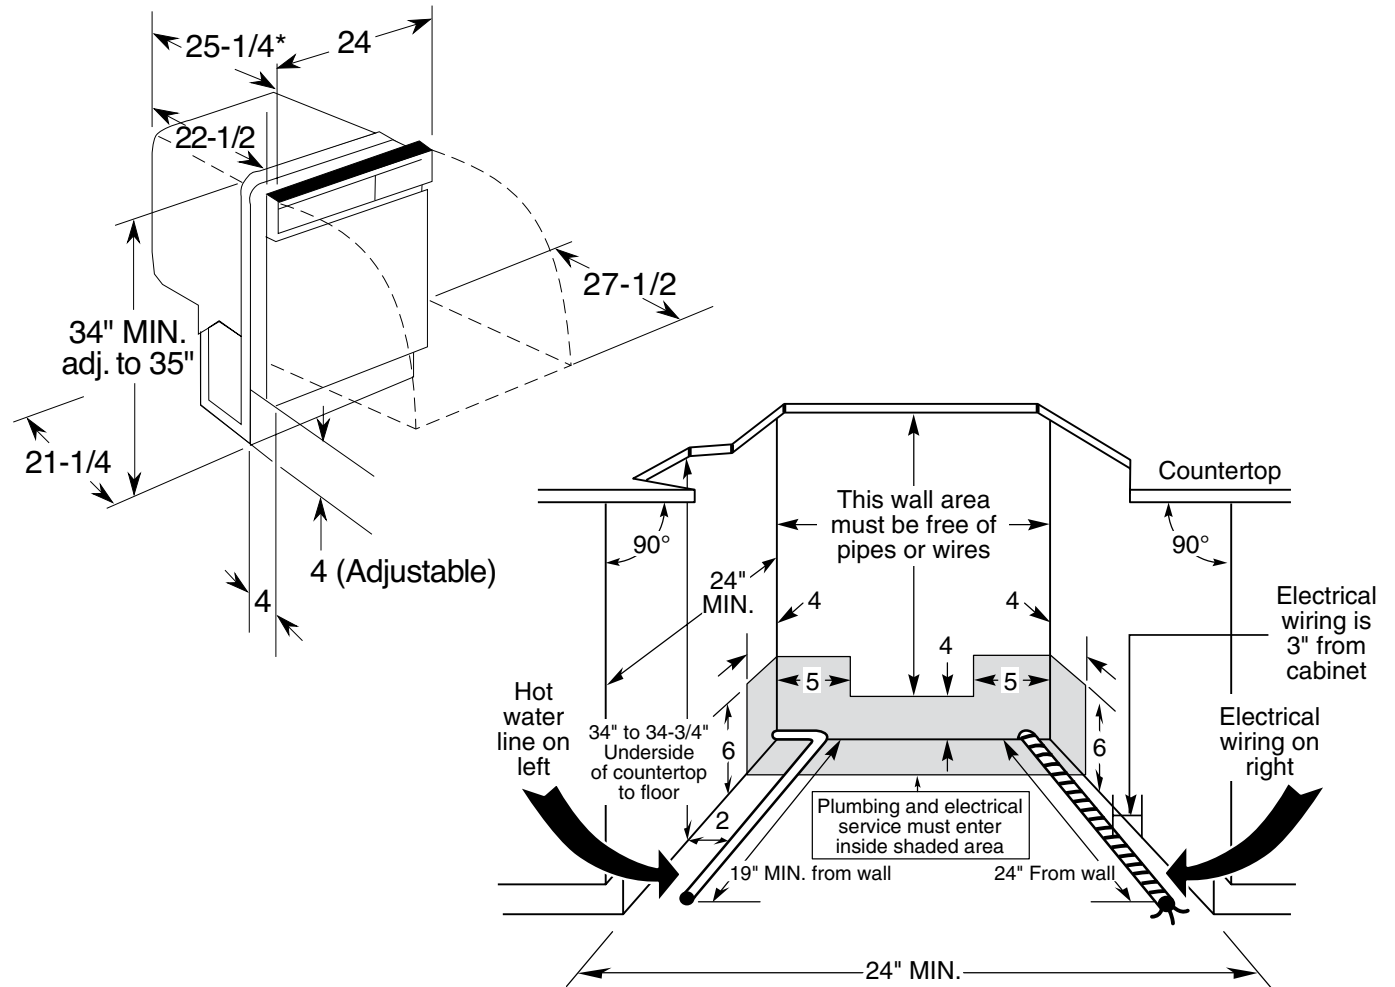

GDWT668V

GE® Stainless Steel Interior Dishwasher with Hidden Controls

Dimensions and Installation Information (in inches)

Electrical Rating

Voltage AC.....	120
Hertz.....	60
Total connected load amperage.....	9.9
Calrod® heater watts max.....	675/825

For use on adequately wired 120-volt, 15-amp circuit having 2-wire service with a separate ground wire. This appliance must be grounded for safe operation.

Installation Information: Before installing, consult installation instructions packed with product for current dimensional data.

†† Add 1/2" for deepest part of contour door. Allow an additional 2" for the handle on PDWT500/PDWT400/PDWT200 Series models.

For answers to your Monogram® Cafe™ Series, Profile™ Series or GE® appliance questions, visit our website at geappliances.com or call GE Answer Center® service, 800.626.2000.