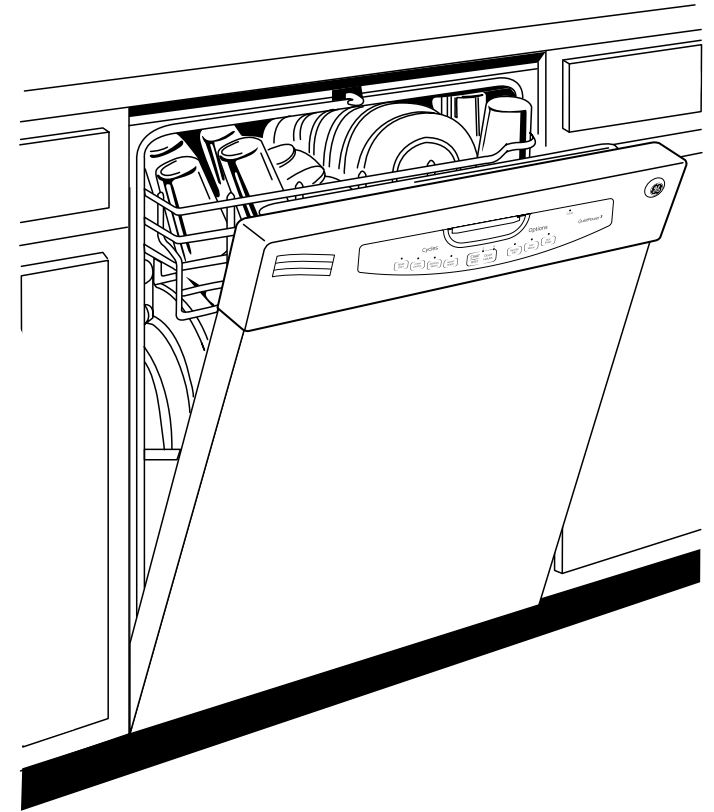

GLC4100N

GE® Convertible Dishwasher

Features and Benefits

- Electronic Controls - Provide a smooth easy-to-use, easy-to-clean surface
- 6-Level BrilliantClean™ Towerless Wash System - Quietly and efficiently powers dishes clean using remarkably less water and energy; 6 wash levels and three wash arms direct water onto dishes just where it's needed
- Candlelight Woodgrain Laminate Top - Creates a durable, attractive top surface that doubles as an extra work area
- 2/4-Hour Delay Start - Makes it easier than ever to wash dishes at any hour taking advantage of reduced energy rates or washing dishes even when the family's asleep
- 100% Triple Water Filtration - Water stays clean, so just-washed dishes do, too
- One Piece Silverware Basket with Cell Covers - Provides additional room for washing measuring spoons, silverware and other utensils
- Piranha™ Hard Food Disposer - Grinds leftover food into small particles that are easily washed away
- Model GLC4100NWW - White on white
- Model GLC4100NBB - Black on black

imagination at work