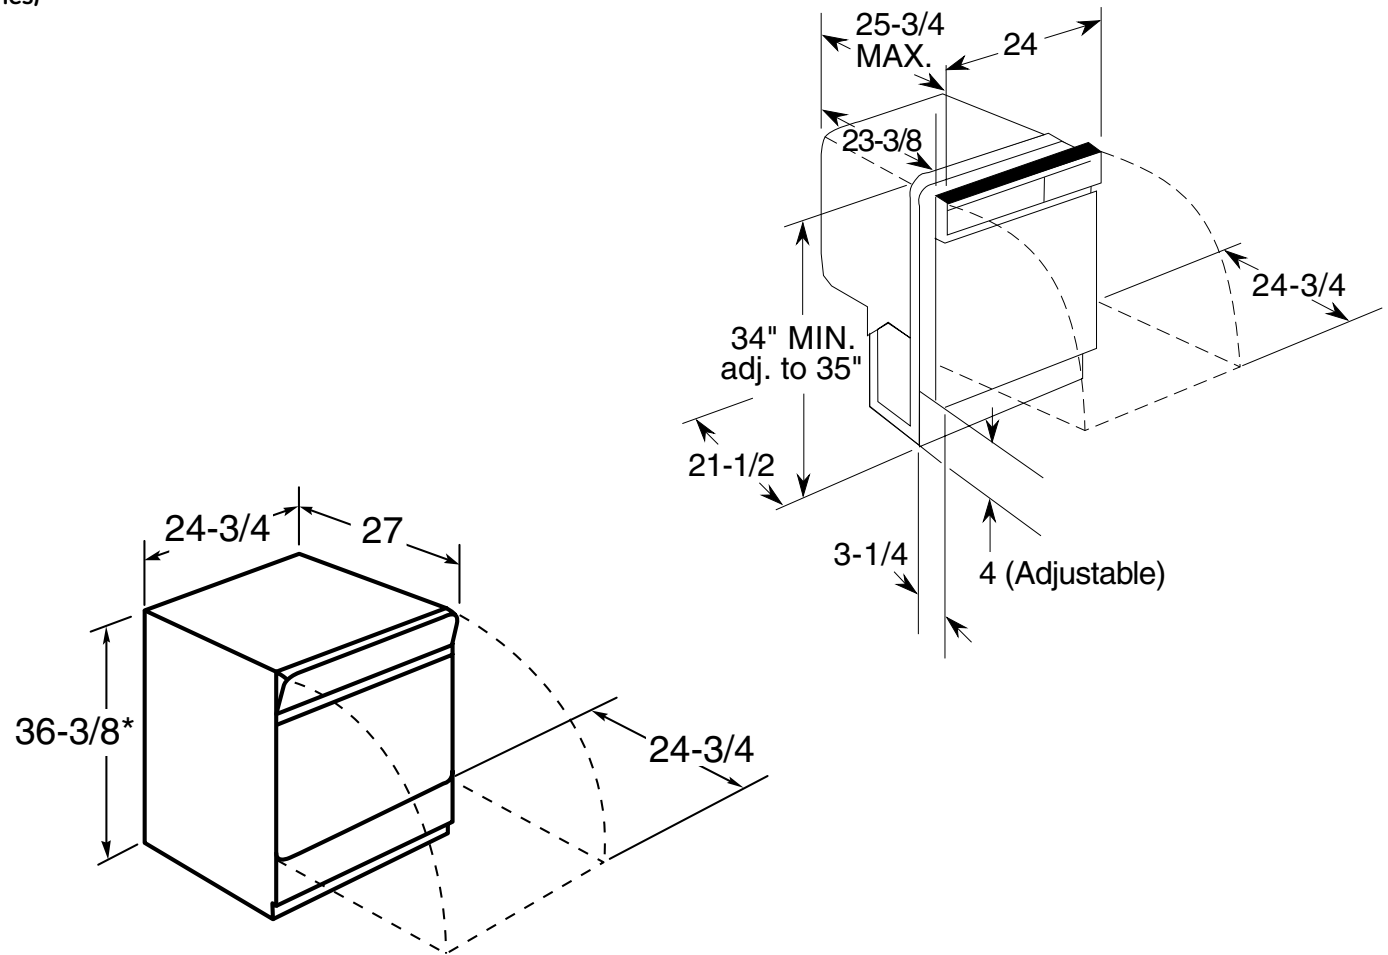

GLC4100N

GE® Convertible Dishwasher

Dimensions and Installation Information (in inches)

Electrical Rating

Voltage AC.....	120
Hertz.....	60
Total connected load amperage.....	6.2
Calrod® heater watts max.....	500

For use on adequately wired 120-volt, 15-amp circuit having 2-wire service with a separate ground wire. This appliance must be grounded for safe operation.

Important Note: GE Kit number WD35M34 needed when adapting GE Convertible Dishwasher to a built-in installation. Contains built-in dishwasher water valve, hardware and complete instructions for changing a GE Convertible Dishwasher to an under-the-counter installation.

Installation Information: Before installing, consult installation instructions packed with product for current dimensional data.

For answers to your Monogram®, GE Profile™ or GE® appliance questions, visit our website at ge.com or call GE Answer Center® service, 800.626.2000.