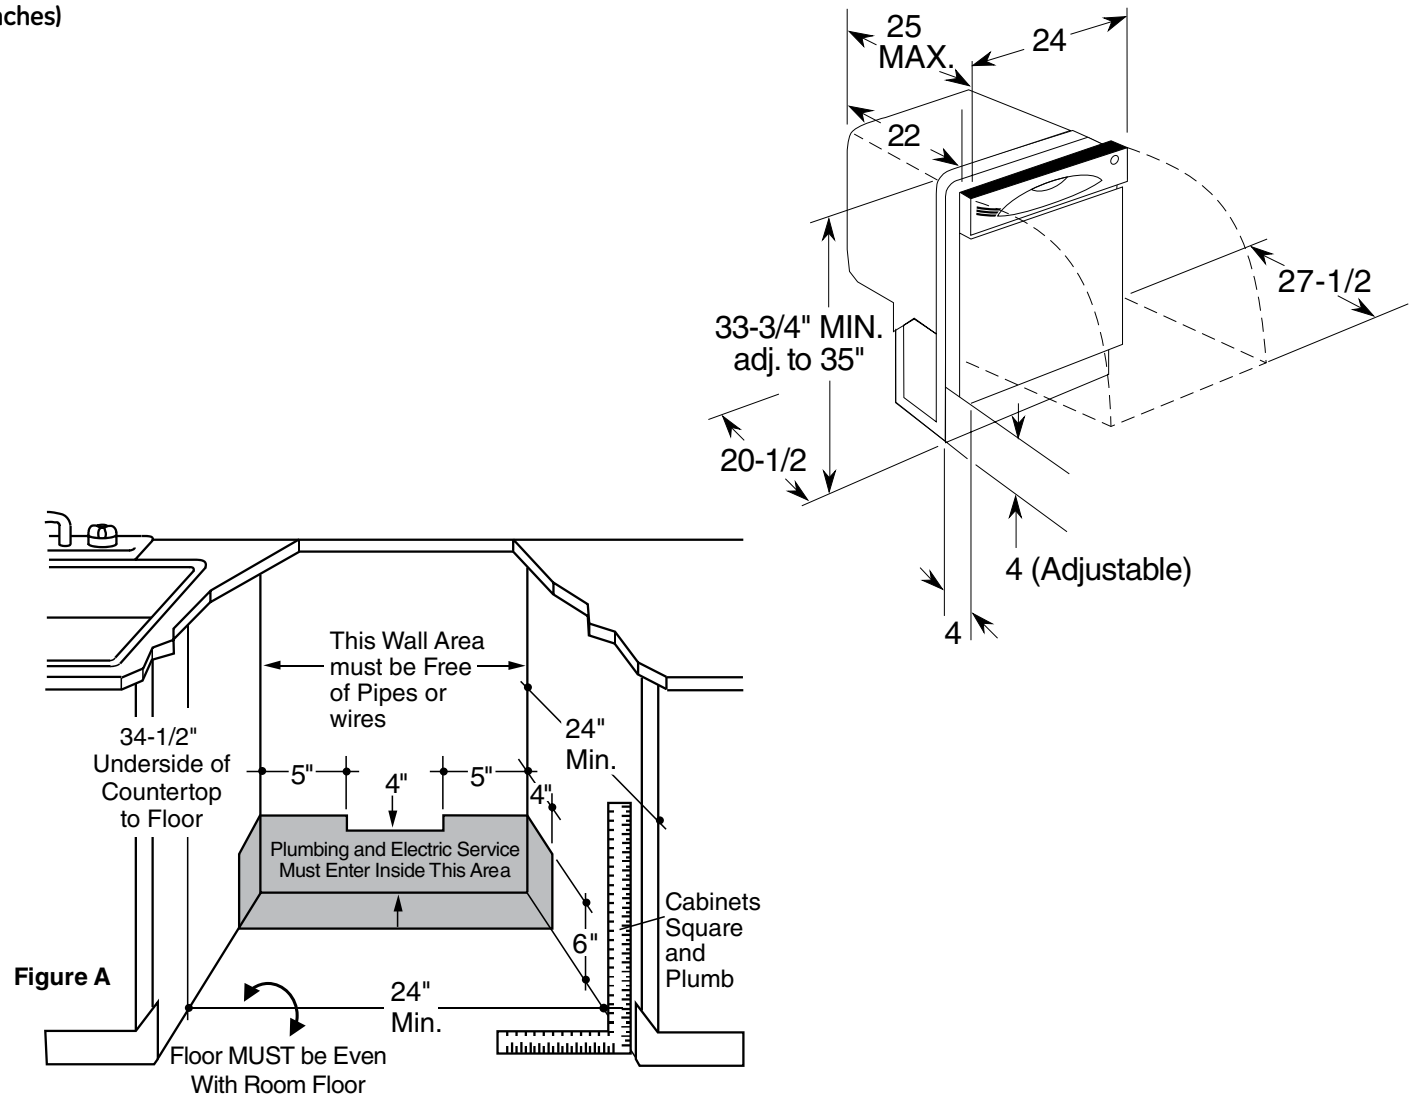

GLD2800/50T

GE® Tall Tub Built-In Dishwasher

Dimensions and Installation Information (in inches)

Electrical Rating

Voltage AC.....	120
Hertz.....	60
Total connected load amperage.....	10
Calrod® heater watts max.....	875

For use on adequately wired 120-volt, 15-amp circuit having 2-wire service with a separate ground wire. This appliance must be grounded for safe operation.

Note: The rough cabinet opening must be at least 24" deep, 24" wide and approximately 34-1/2" high from floor to underside of the countertop. Dishwasher must not be installed more than 10 feet from sink for proper drainage. All plumbing and electrical work must be in accordance with local codes. The power cord and connections must comply with the National Electrical Code Section 422 and/or local codes and ordinances. The cord must be no longer than 6 ft. from the junction box to the receptacle.

Installation Information: Before installing, consult installation instructions packed with product for current dimensional data.

For answers to your Monogram®, GE Profile™ or GE® appliance questions, visit our website at ge.com or call GE Answer Center® service, 800.626.2000.

As an ENERGY STAR® partner, GE has determined that this product meets the ENERGY STAR guidelines for energy efficiency.