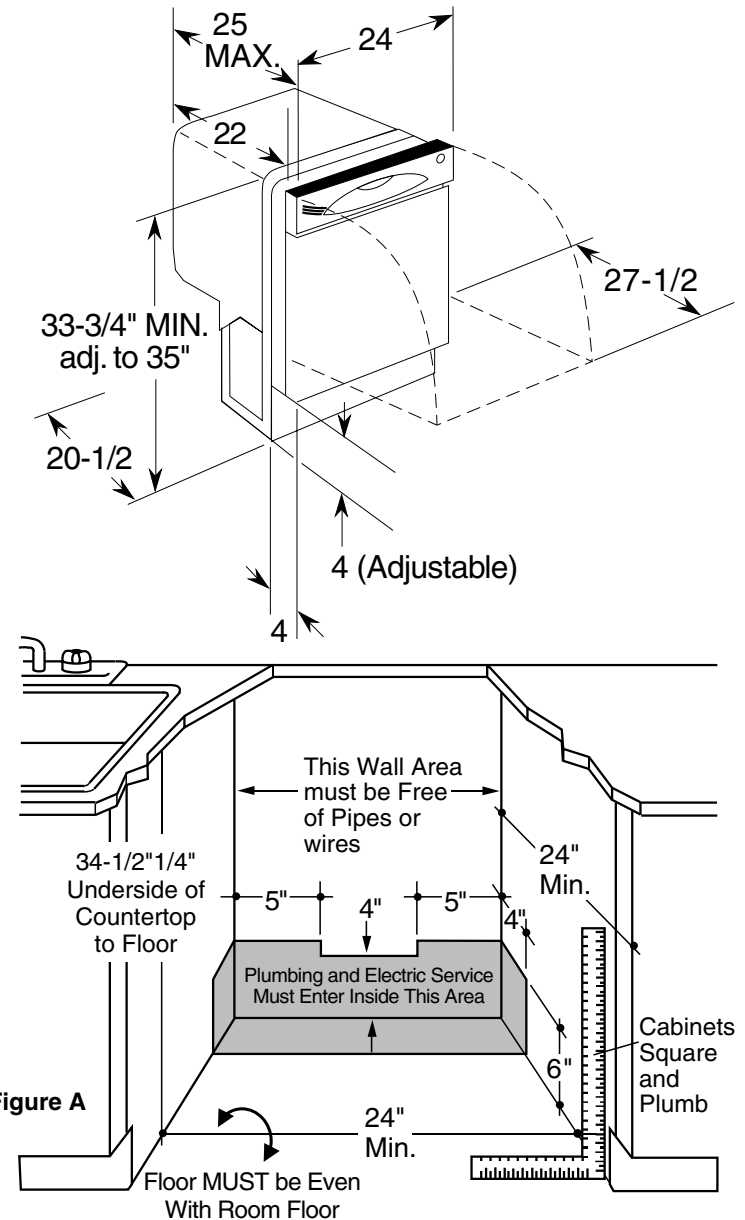

GLD4400/50/60N GE® Tall Tub Built-In Dishwasher

Dimensions and Installation Information (in inches)

Electrical Rating

Voltage AC.....	120
Hertz.....	60
Total connected load amperage.....	10
Calrod® heater watts max.....	875

For use on adequately wired 120-volt, 15-amp circuit having 2-wire service with a separate ground wire. This appliance must be grounded for safe operation.

Note: The rough cabinet opening must be at least 24" deep, 24" wide and approximately 34-1/2" high from floor to underside of the countertop. Dishwasher must not be installed more than 10 feet from sink for proper drainage. All plumbing and electrical work must be in accordance with local codes. The power cord and connections must comply with the National Electrical Code Section 422 and/or local codes and ordinances. The cord must be no longer than 6 ft. from the junction box to the receptacle.

Installation Information: Before installing, consult installation instructions packed with product for current dimensional data.

For answers to your Monogram®, GE Profile™ or GE® appliance questions, visit our website at ge.com or call GE Answer Center® service, 800.626.2000.