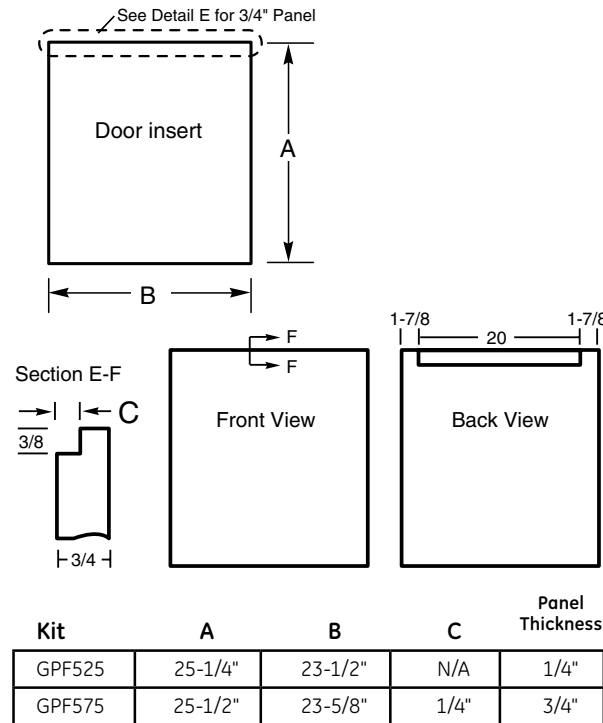

GLD4400/50/60N GE® Tall Tub Built-In Dishwasher

Dimensions and Installation Information (in inches)

Electrical Rating

Voltage AC.....	120
Hertz.....	60
Total connected load amperage.....	10
Calrod® heater watts max.....	875

For use on adequately wired 120-volt, 15-amp circuit having 2-wire service with a separate ground wire. This appliance must be grounded for safe operation.

Note: The rough cabinet opening must be at least 24" deep, 24" wide and approximately 34-1/2" high from floor to underside of the countertop. Dishwasher must not be installed more than 10 feet from sink for proper drainage. All plumbing and electrical work must be in accordance with local codes. The power cord and connections must comply with the National Electrical Code Section 422 and/or local codes and ordinances. The cord must be no longer than 6 ft. from the junction box to the receptacle.

Installation Information: Before installing, consult installation instructions packed with product for current dimensional data.

For answers to your Monogram®, GE Profile™ or GE® appliance questions, visit our website at ge.com or call GE Answer Center® service, 800.626.2000.