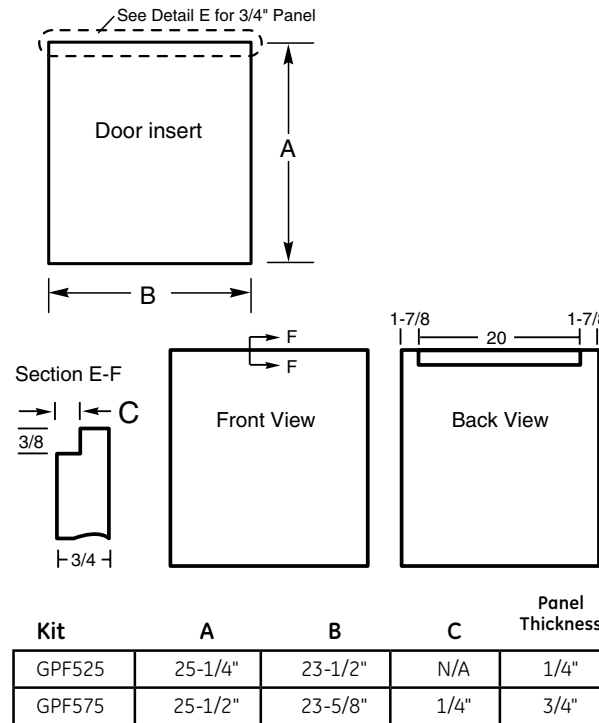

GLD4500/50/60R

GE® Tall Tub Built-In Dishwasher

Dimensions and Installation Information (in inches)

Electrical Rating

Voltage AC.....	120
Hertz.....	60
Total connected load amperage.....	10
Calrod® heater watts max.....	875

For use on adequately wired 120-volt, 15-amp circuit having 2-wire service with a separate ground wire. This appliance must be grounded for safe operation.

Note: The rough cabinet opening must be at least 24" deep, 24" wide and approximately 34-1/2" high from floor to underside of the countertop. Dishwasher must not be installed more than 10 feet from sink for proper drainage. All plumbing and electrical work must be in accordance with local codes. The power cord and connections must comply with the National Electrical Code Section 422 and/or local codes and ordinances. The cord must be no longer than 6 ft. from the junction box to the receptacle.

Installation Information: Before installing, consult installation instructions packed with product for current dimensional data.

For answers to your Monogram®, GE Profile™ or GE® appliance questions, visit our website at ge.com or call GE Answer Center® service, 800.626.2000.