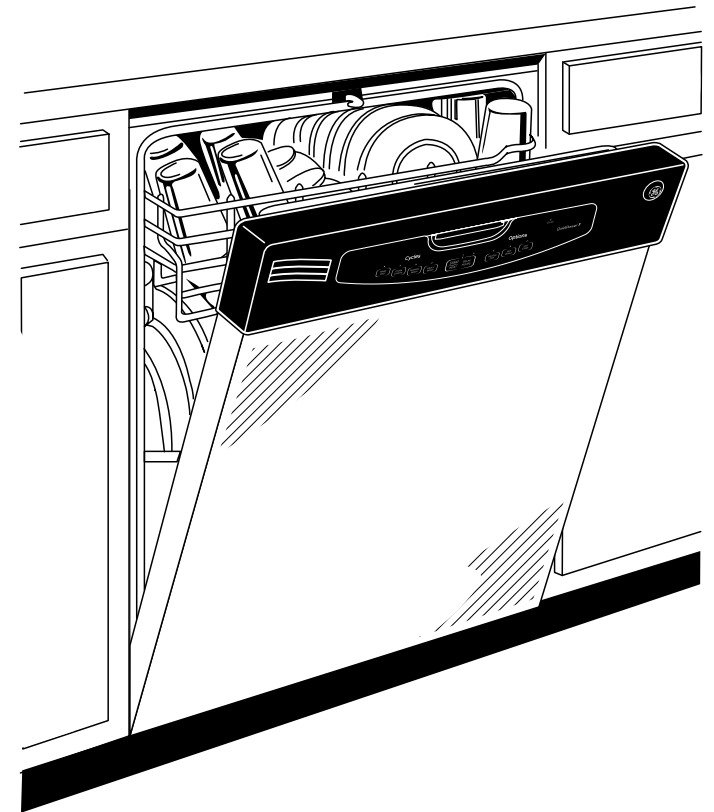

GLD4500/50/60R

GE® Tall Tub Built-In Dishwasher

Dimensions and Installation Information (in inches)

Electrical Rating

Voltage AC.....	120
Hertz.....	60
Total connected load amperage.....	10
Calrod® heater watts max.....	875

For use on adequately wired 120-volt, 15-amp circuit having 2-wire service with a separate ground wire. This appliance must be grounded for safe operation.

Note: The rough cabinet opening must be at least 24" deep, 24" wide and approximately 34-1/2" high from floor to underside of the countertop. Dishwasher must not be installed more than 10 feet from sink for proper drainage. All plumbing and electrical work must be in accordance with local codes. The power cord and connections must comply with the National Electrical Code Section 422 and/or local codes and ordinances. The cord must be no longer than 6 ft. from the junction box to the receptacle.

GLD4500/50/60R

GE® Tall Tub Built-In Dishwasher

Features and Benefits

- PureClean wash system with 5-stage filtration - Multiple filtration levels ensure that soils are nowhere near clean dishware
- ENERGY STAR® Qualified - Meets or exceeds federal guidelines for energy efficiency for year-round energy and money savings
- China/ Crystal cycle - Lower temperatures are ideal for china and delicate dishware
- Electronic controls with 4 cycles/4 options - Modern controls make it easy to program the dishwasher
- 2/4-Hour Delay Start - Makes it easier than ever to wash dishes at any hour, washing dishes even when the family's asleep
- QuietPower™57 sound package - 57 dBA - Advanced materials reduce the sound level to just 57 dBA
- Piranha™ hard food disposer - This disposal grinds food into tiny particles that are easily washed away
- Model GLD4500RWW - White on white
- Model GLD4500RCC - Bisque on bisque
- Model GLD4500RBB - Black on black
- Model GLD4550RCS - CleanSteel™
- Model GLD4560RSS - Stainless steel