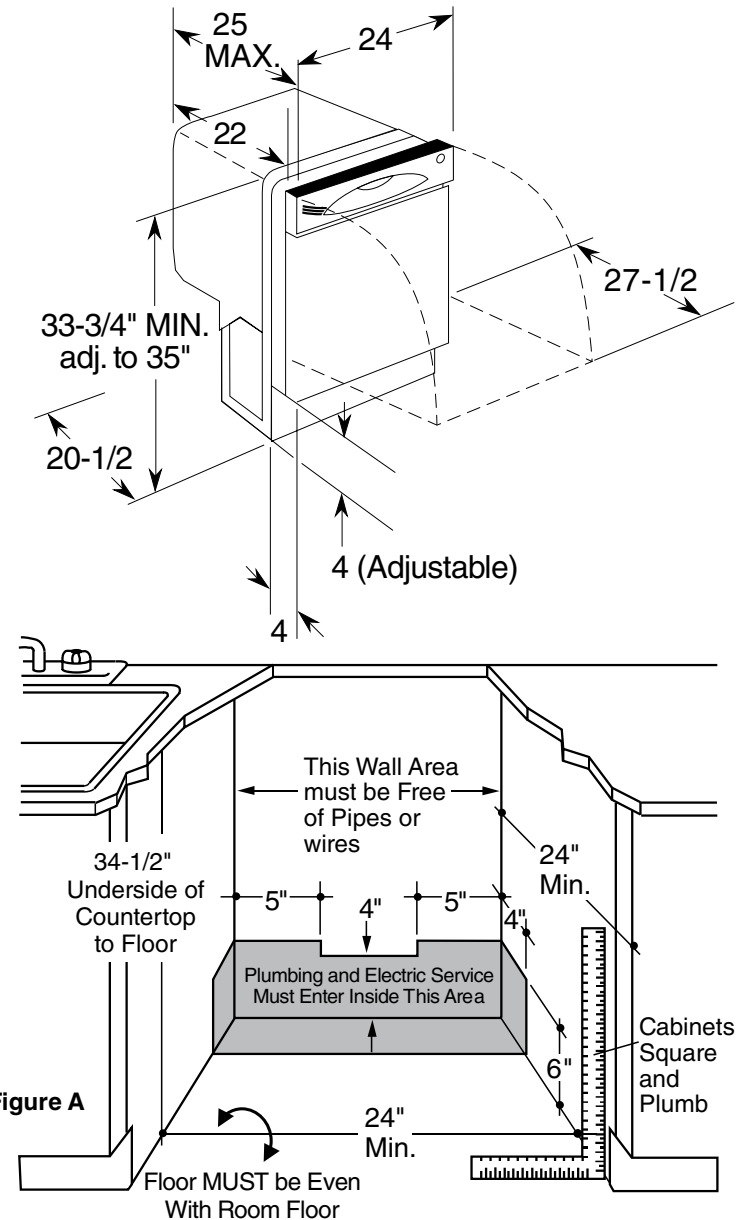

GLD4500/50/60R

GE® Tall Tub Built-In Dishwasher

Dimensions and Installation Information (in inches)

Electrical Rating

Voltage AC.....	120
Hertz.....	60
Total connected load amperage.....	10
Calrod® heater watts max.....	875

For use on adequately wired 120-volt, 15-amp circuit having 2-wire service with a separate ground wire. This appliance must be grounded for safe operation.

Note: The rough cabinet opening must be at least 24" deep, 24" wide and approximately 34-1/2" high from floor to underside of the countertop. Dishwasher must not be installed more than 10 feet from sink for proper drainage. All plumbing and electrical work must be in accordance with local codes. The power cord and connections must comply with the National Electrical Code Section 422 and/or local codes and ordinances. The cord must be no longer than 6 ft. from the junction box to the receptacle.

Installation Information: Before installing, consult installation instructions packed with product for current dimensional data.

For answers to your Monogram®, GE Profile™ or GE® appliance questions, visit our website at ge.com or call GE Answer Center® service, 800.626.2000.