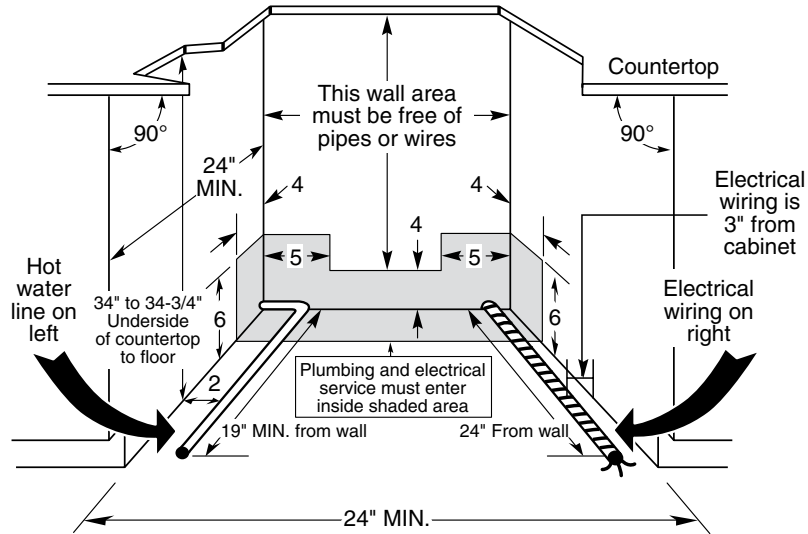

GLD5606/5666V

GE® Tall Tub Built-In Dishwasher

Dimensions and Installation Information (in inches)

Electrical Rating

Voltage AC.....	120
Hertz.....	60
Total connected load amperage.....	10
Calrod® heater watts max.....	875

For use on adequately wired 120-volt, 15-amp circuit having 2-wire service with a separate ground wire. This appliance must be grounded for safe operation.

For answers to your Monogram®, GE Profile™ or GE® appliance questions, visit our website at geappliances.com or call GE Answer Center® service, 800.626.2000.