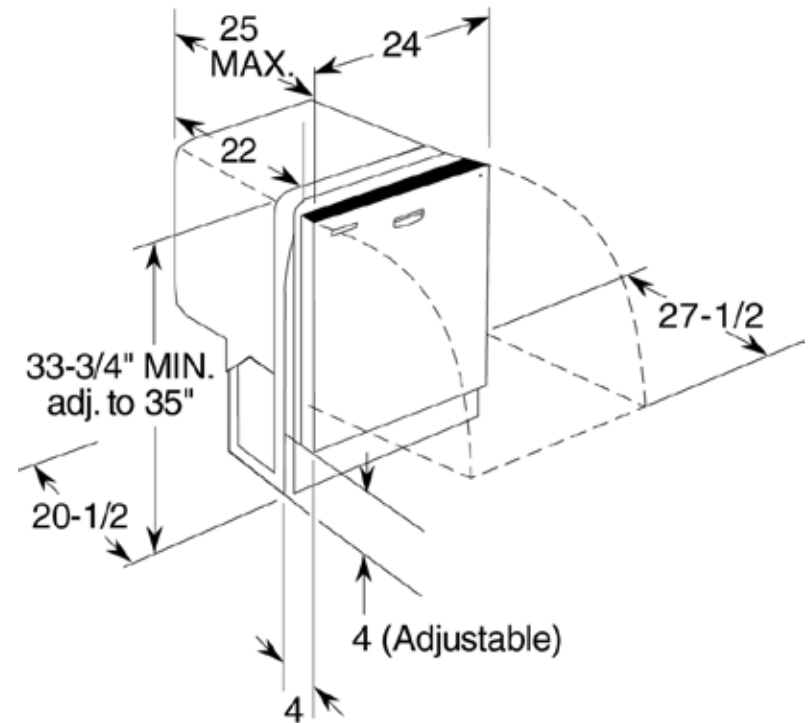

GLD5606/5666V

GE® Tall Tub Built-In Dishwasher

Dimensions and Installation Information (in inches)

Electrical Rating

Voltage AC.....	120
Hertz.....	60
Total connected load amperage.....	10
Calrod® heater watts max.....	875

For use on adequately wired 120-volt, 15-amp circuit having 2-wire service with a separate ground wire. This appliance must be grounded for safe operation.

For answers to your Monogram®, GE Profile™ or GE® appliance questions, visit our website at geappliances.com or call GE Answer Center® service, 800.626.2000.