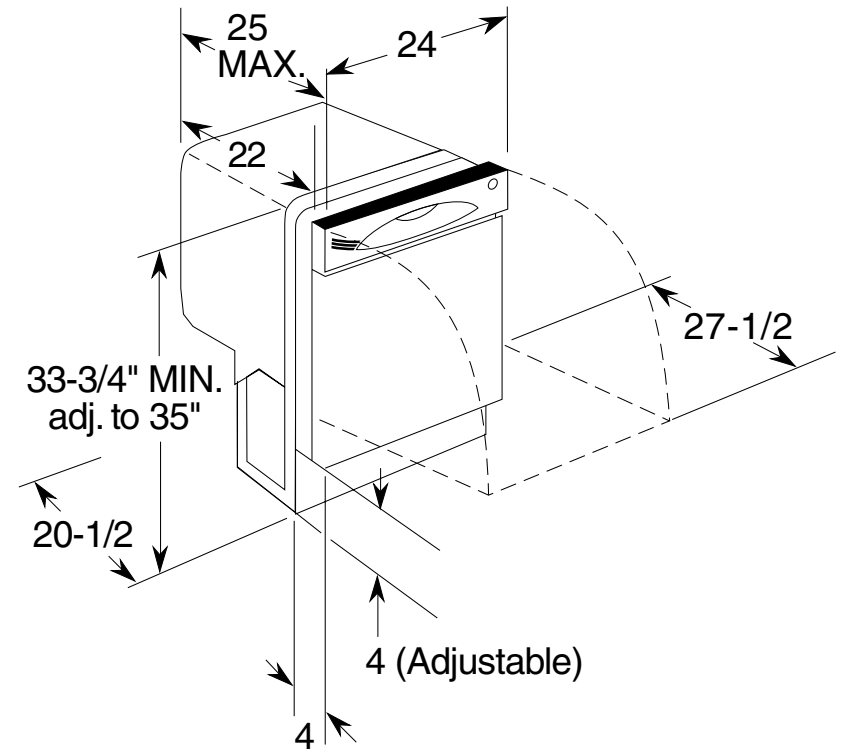

GLD5604/5654/5664V

GE® Tall Tub Built-In Dishwasher

Dimensions and Installation Information (in inches)

Electrical Rating

Voltage AC.....	120
Hertz.....	60
Total connected load amperage.....	10
Calrod® heater watts max.....	875

For use on adequately wired 120-volt, 15-amp circuit having 2-wire service with a separate ground wire. This appliance must be grounded for safe operation.

For answers to your Monogram®, GE Profile™ or GE® appliance questions, visit our website at geappliances.com or call GE Answer Center® service, 800.626.2000.