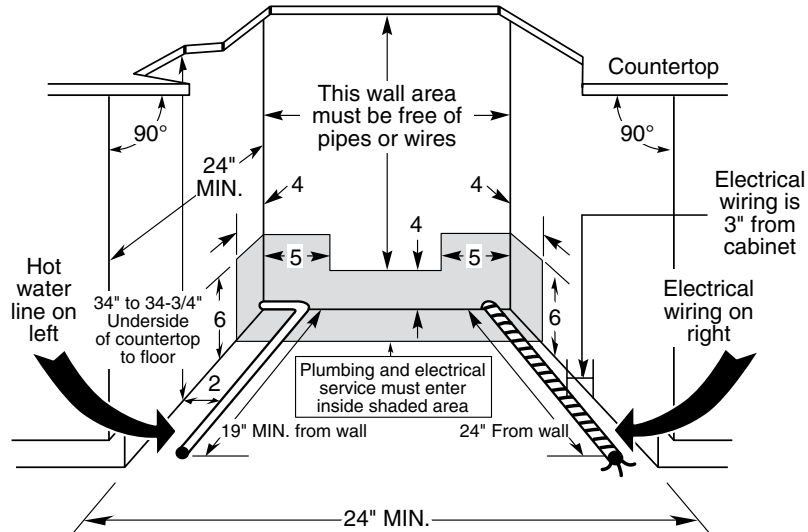

GLD5604/5654/5664V

GE® Tall Tub Built-In Dishwasher

Dimensions and Installation Information (in inches)

Electrical Rating

Voltage AC.....	120
Hertz.....	60
Total connected load amperage.....	10
Calrod® heater watts max.....	875

For use on adequately wired 120-volt, 15-amp circuit having 2-wire service with a separate ground wire. This appliance must be grounded for safe operation.

For answers to your Monogram®, GE Profile™ or GE® appliance questions, visit our website at geappliances.com or call GE Answer Center® service, 800.626.2000.