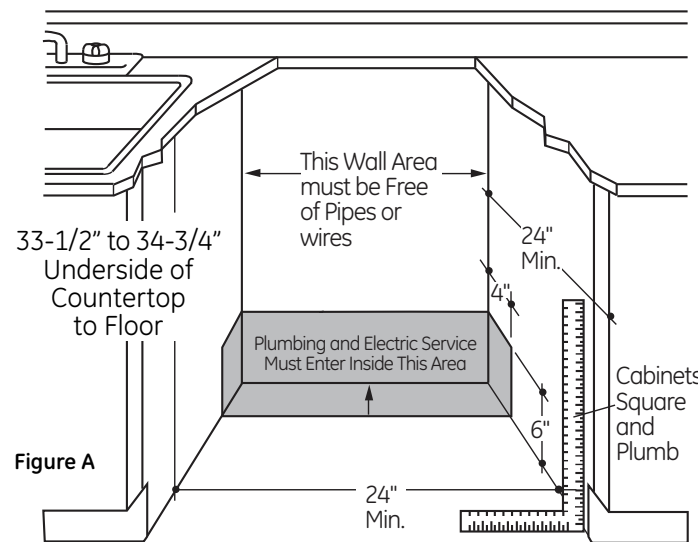

PDT760SSF/PDT760SIF

GE Profile™ Series Stainless Steel Interior Dishwasher with Hidden Controls

Dimensions and Installation Information (in inches)

Electrical Rating

Voltage AC.....	120
Hertz.....	60
Total connected load amperage.....	9.9
Calrod® heater watts max.....	1000

For use on adequately wired 120-volt, 15-amp circuit having 2-wire service with a separate ground wire. This appliance must be grounded for safe operation.

Installation Information: Before installing, consult installation instructions packed with product for current dimensional data.

†† Add 1/2" for deepest part of contour door. Allow an additional 2" for the handle on PDWT500/PDWT400/PDWT200 Series models.

- The rough cabinet opening must be at least 24" deep, 24" wide and approximately 34-1/2" high from floor to underside of the countertop.