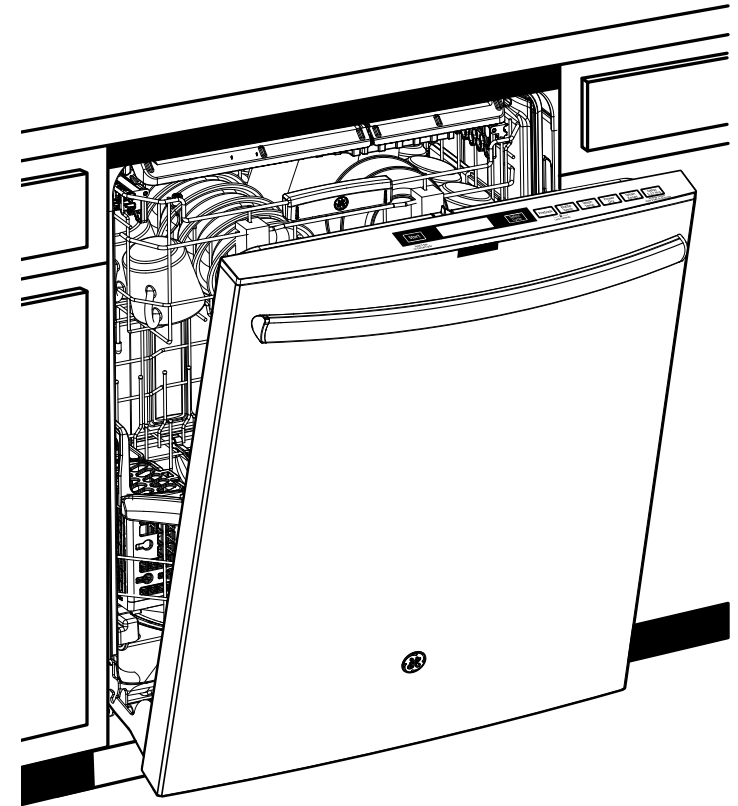

Features and Benefits

- Full stainless steel interior - Enjoy an attractive appearance and long-lasting durability
- GE's most advanced wash system with 102 cleaning jets - Achieve the ultimate clean from an industry-leading number of jets that deliver complete washing coverage to every corner of the dishwasher
- Reversing Quad Blade Wash Arm - Dishes come out impressively clean thanks to this revolutionary lower wash arm, with 25 spray jets reversing direction to hit items from every angle
- Bottle Wash Jets - Hard-to-reach areas inside tall items get completely clean with four dedicated jets integrated into the upper rack that shower water deep inside for the ultimate clean
- Side Jets - Cascading water fills the dishwasher while hydrating soils
- Full-Extension, Smooth-Glide, Adjustable Third Rack - Functions as a utensil drawer for cleaning of an entire flatware collection, along with carving knives, soup ladles, tongs and other cooking/serving tools
- Model PDT760SSFSS - Stainless steel (shown here)
- Model PDT760SIFII - Custom panel