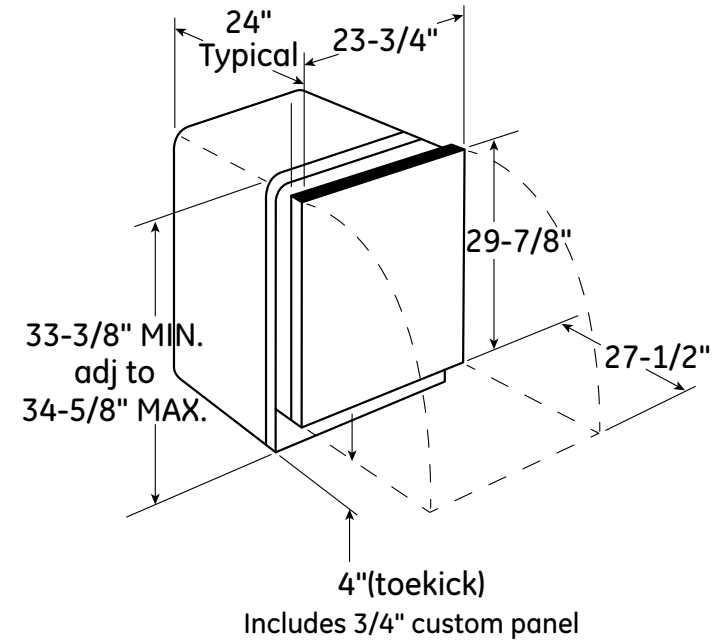

PDT760SSF/PDT760SIF

GE Profile™ Series Stainless Steel Interior Dishwasher with Hidden Controls

Dimensions and Installation Information (in inches)

Electrical Rating

Voltage AC.....	120
Hertz.....	60
Total connected load amperage.....	9.9
Calrod® heater watts max.....	1000

For use on adequately wired 120-volt, 15-amp circuit having 2-wire service with a separate ground wire. This appliance must be grounded for safe operation.

Installation Information: Before installing, consult installation instructions packed with product for current dimensional data.

†† Add 1/2" for deepest part of contour door. Allow an additional 2" for the handle on PDWT500/PDWT400/PDWT200 Series models.

- The rough cabinet opening must be at least 24" deep, 24" wide and approximately 34-1/2" high from floor to underside of the countertop.