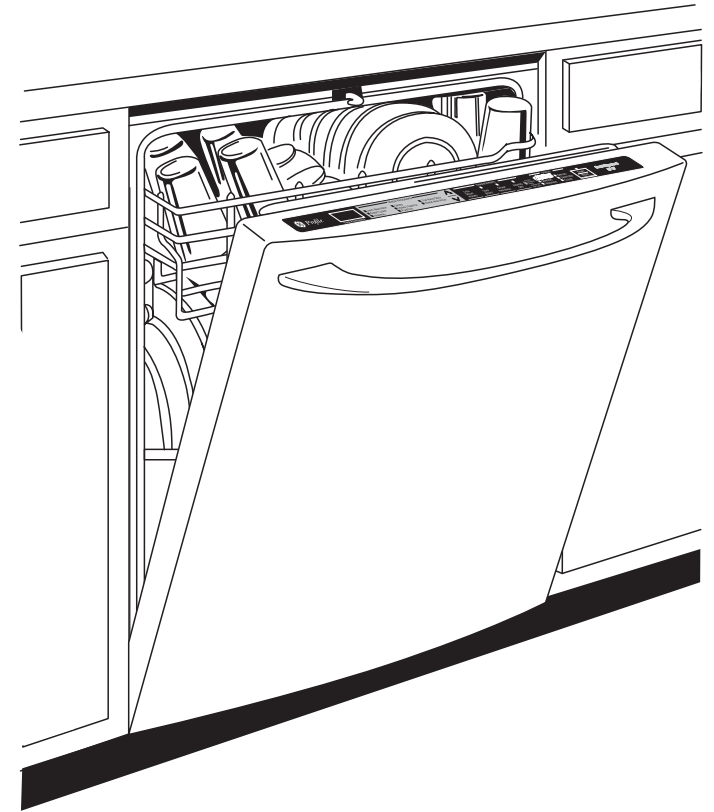

### Features and Benefits

- SmartDispense™ Technology - Holds up to 47 fl. oz. of detergent and dispenses it based on water hardness and soil levels
- DeepClean™ Cycle with SmartDispense II Technology - Uses SmartDispense II to inject a precise amount of detergent multiple times in the main wash to maximize cleaning power and scrub away hard-to-remove foods
- Steam Pre-Wash Option - Helps to loosen tough soils before any cycle
- Angled Rack Dry™ System - Rack allows dishes to rest at an angle, so water runs off and drying time is reduced
- Four-Position Adjustable Upper Rack - Easy-to-use mechanism allows the upper rack to be moved up, down or diagonally for additional loading flexibility
- Single Rack Wash™ Selection - Perfect for smaller loads or for cleaning glasses only, washing just the upper rack of dishes using less water and energy
- 100% Fold-Down Tines and Adaptable Bowl Tines in Lower Rack - Racks can secure multiple bowls or fold down for additional flexibility
- Model PDWT580PSS - Stainless steel
- Model PDWT500PWW - White on white
- Model PDWT500PBB - Black on black