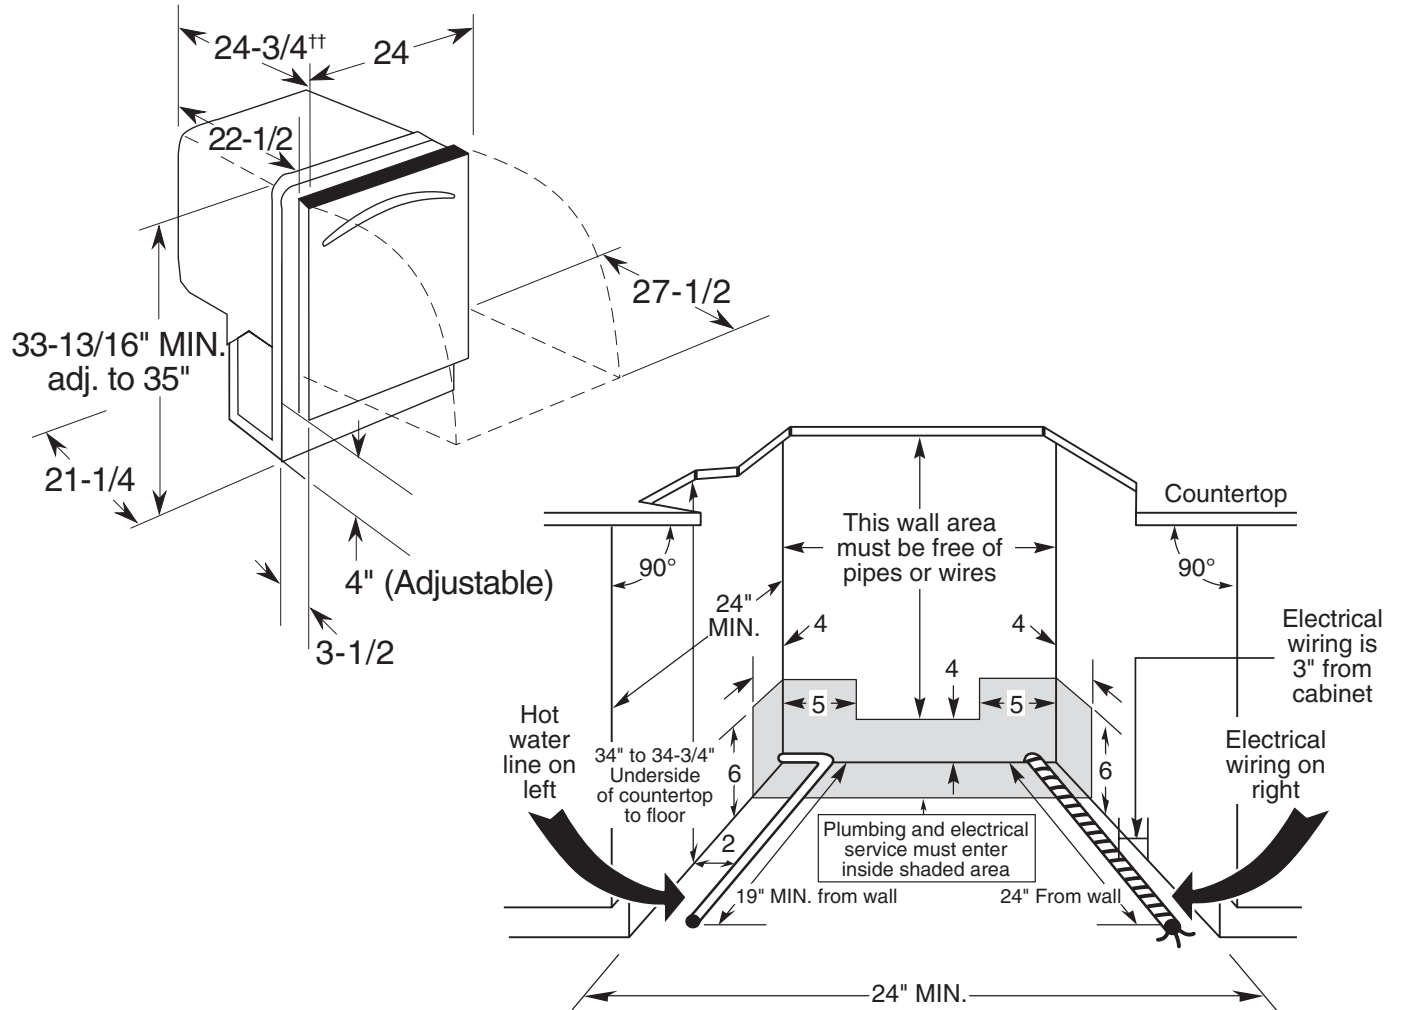

## GE Profile™ Dishwasher with SmartDispense™ Technology

Dimensions and Installation Information (in inches)

Installation Information: Before installing, consult installation instructions packed with product for current dimensional data.

†† Add 1/2" for deepest part of contour door. Allow an additional 2" for the handle on PDWT500/PDWT400/PDWT200 Series models.