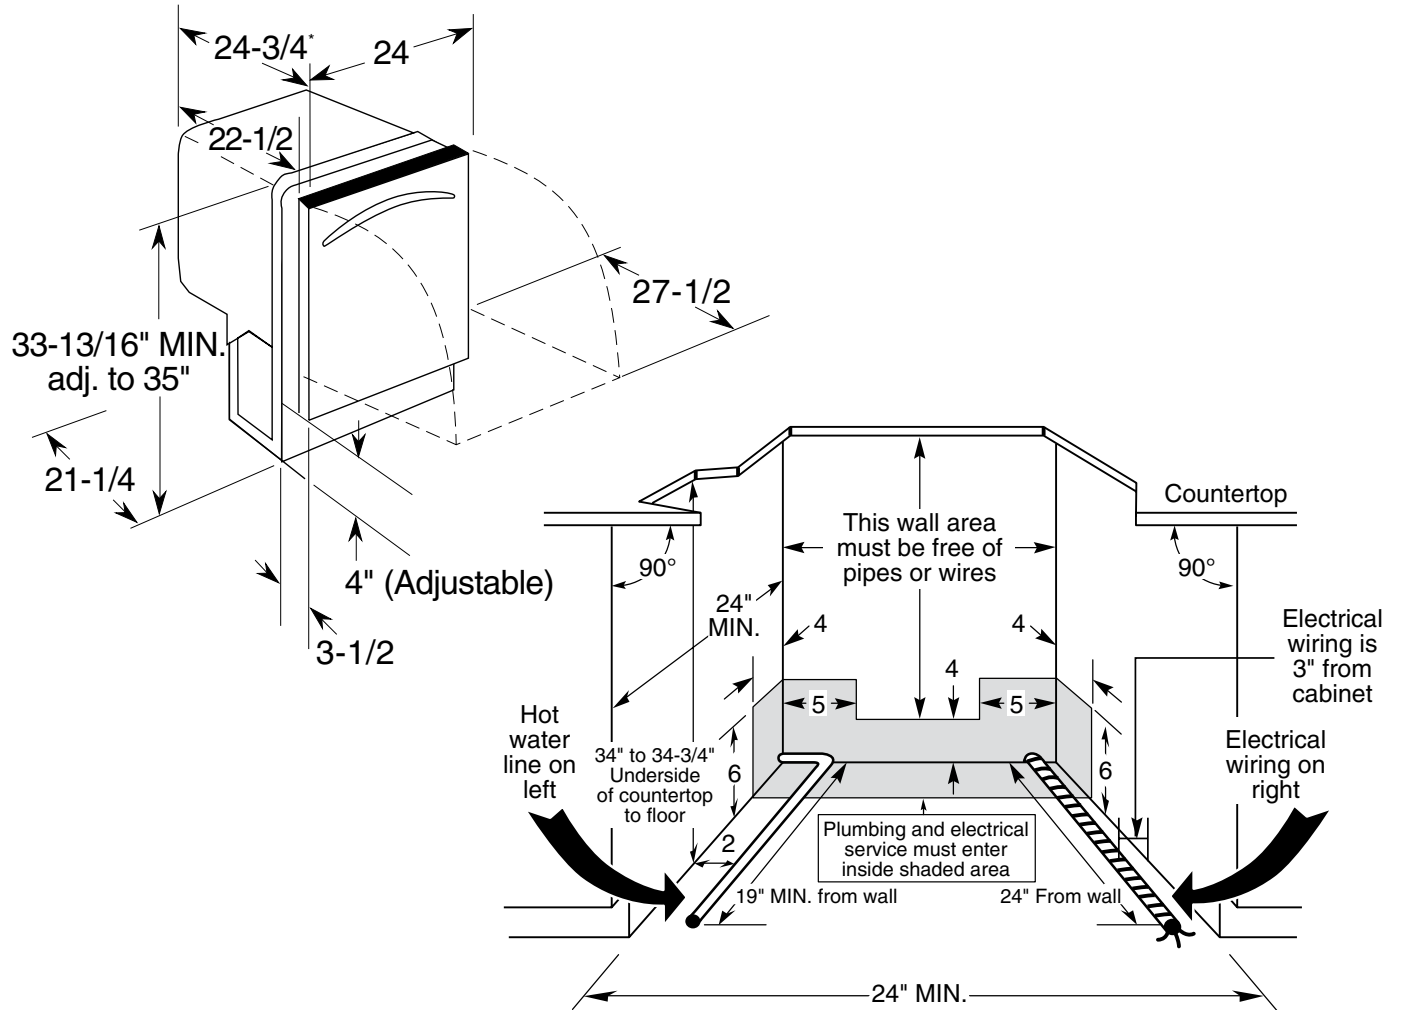

### Dimensions and Installation Information (in inches)

**Installation Information:** Before installing, consult installation instructions packed with product for current dimensional data.

†† Add 1/2" for deepest part of contour door. Allow an additional 2" for the handle on PDWT500/PDWT400/PDWT200 Series models.