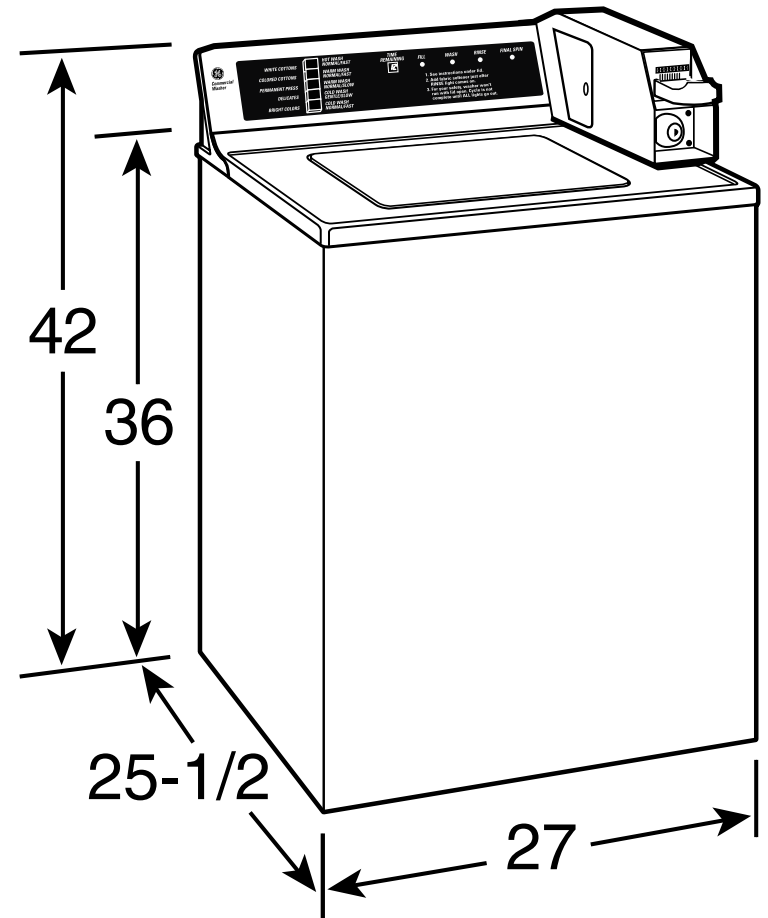

WCCD2050J

GE® 3.3 DOE cu. ft. capacity coin-operated washer

Dimensions and Installation Information (in inches)

Energy Saving: All wash cycles include energy-saving cold water rinse. Connector in back splash can be joined for warm rinse. Total cycle time—24 minutes plus fill time. Actual wash time is 8 minutes with a final spin speed of approximately 630 RPM.

Electrical Requirement: 115/120 Volts, 60 Hertz
An individual, properly grounded 15-or 20-amp branch circuit is required.

Note: Coin slide or coin drop, coin vault, and locks for cover and meter case access door are not provided with washer.

Installation Information: For complete information, see installation instructions packed with product.

For answers to your Monogram®, GE Profile™ or GE® appliance questions, visit our website at geappliances.com or call GE Answer Center® service, 800.626.2000.

imagination at work

Listed by
Underwriters
Laboratories

Specification Revised 4/11

370418