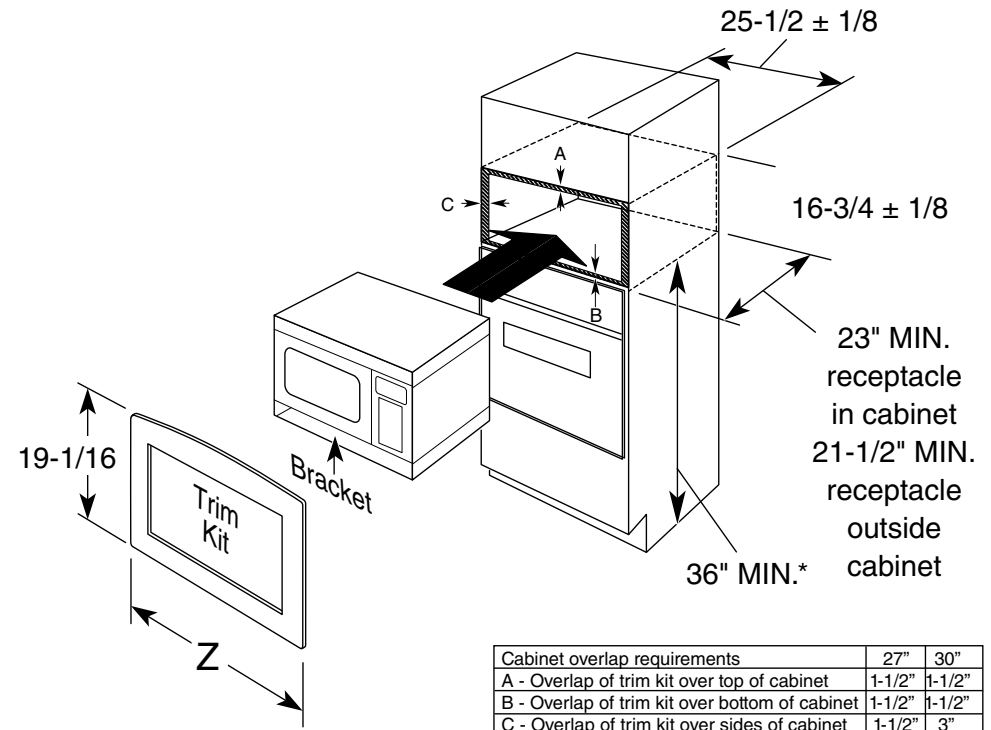

JEB1860DM

GE 1.8 Cu. Ft. Countertop Microwave Oven

Dimensions and Installation Information (in inches)

Exterior Dimensions (in inches)	
W x H x D	23-7/8 x 13-3/4 x 19-1/4

Accessory trim kits	"Z"	Trim Kits	Max Height
30" Deluxe	29-3/4"	JX2030DMWW/CC/BB	19-1/16"
27" Deluxe	26-15/16"	JX2027DMWW/CC/BB	19-1/16"

Optional Accessory Trim Kits for 1.8 GE Microwave Ovens (Available at additional cost)

For a custom built-in appearance, these kits allow built-in installation of the countertop microwave oven into a wall or cabinet alone and are U.L. approved for installation over a GE single electric wall oven. These kits should not be installed over a gas wall oven.

Note: 120V, 60-cycle, grounded power receptacle location optional on back within cabinet opening.

Installation Information: This information is not intended to be used for installing unit described. Before installing, consult installation instructions packed with product/kit for current dimensional data.