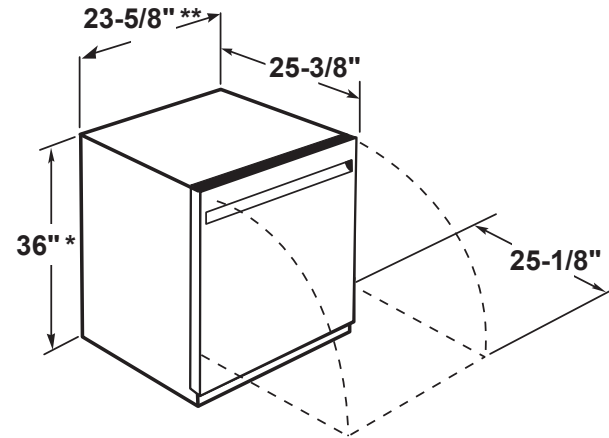

GPT225SGL/SSL

GE® 24" Portable Dishwasher

DIMENSIONS AND INSTALLATION INFORMATION (IN INCHES)

ELECTRICAL RATING

Voltage AC 120
Hertz..... 60
Total connected load amperage..... 8.9

For use on adequately wired 120-volt, 15-amp circuit having 2-wire service with a separate ground wire. This appliance must be grounded for safe operation.

INSTALLATION INFORMATION:

Before installing, consult installation instructions packed with product for current dimensional data.

*Includes top and wheels

**Includes countertop

For answers to your Monogram, GE Café™ Series, GE Profile™ Series or GE Appliances product questions, visit our website at geappliances.com or call GE Answer Center® Service, 800.626.2000.