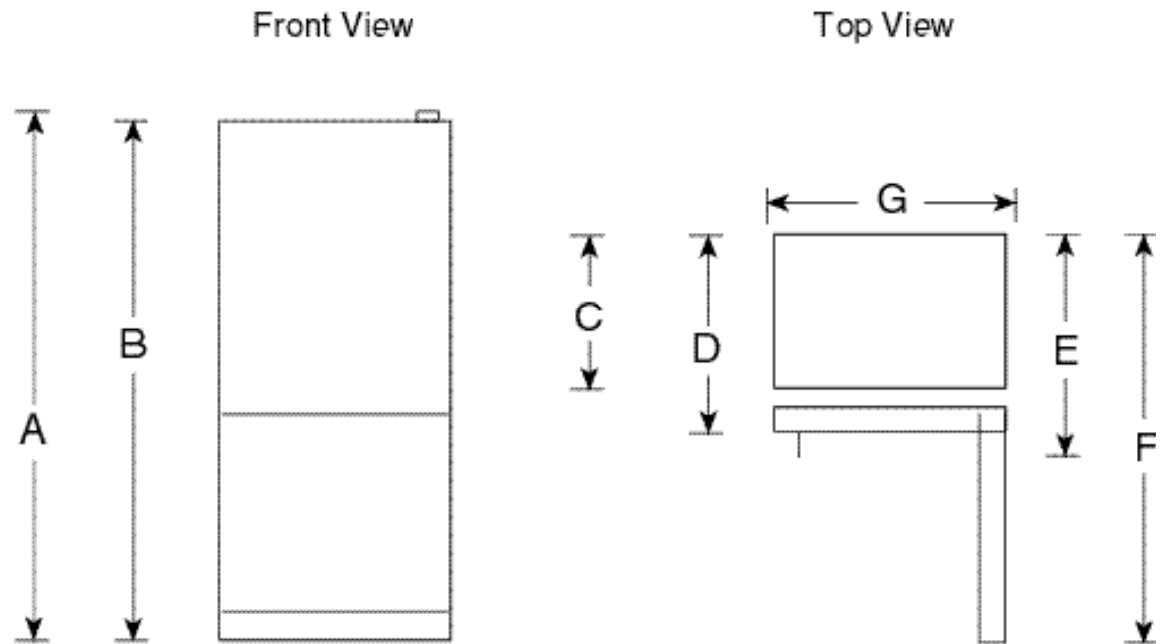

GDS20SCS

GE® 19.5 Cu. Ft. Stainless Bottom-Freezer Door Refrigerator

Dimensions and Installation Information (in inches)

Overall Dimensions	Height to top of hinge (in.) A	68
	Height to top of case (in.) B	67-1/4
	Case depth without door (in.) C	28-1/4
	Case depth less door handle (in.) D	31-3/4
	Case depth with door handle (in.) E	33-7/8
	Depth with fresh food door open 90° (in.) F	59
	Width (in.) G	29-7/8
Air Clearances	Width with door open 90° inc. door handle (in.) H	33-1/2
	Each side (in.)	1/8
	Top (in.)	1
	Back (in.)	1