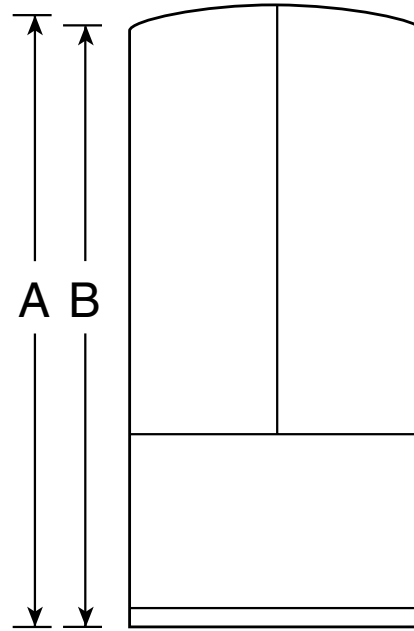

GFSL2KEX

GE® 22.2 Cu. French Door Refrigerator with Icemaker

Dimensions and Installation Information (in inches)

Overall Dimensions	Height to top of hinge (in.) A	68-1/2
	Height to top of case (in.) B	67-3/4
	Case depth without door (in.) C	28-1/4
	Case depth less door handle (in.) D	32-1/2
	Case depth with door handle (in.) E	35
	Depth with fresh food door open 90° (in.) F	46-1/8
	Width (in.) G	33
Air Clearances	Width with door open 90° inc. door handle (in.) H	40-3/8
	Each side (in.)	1/8
	Top (in.)	1
	Back (in.)	1