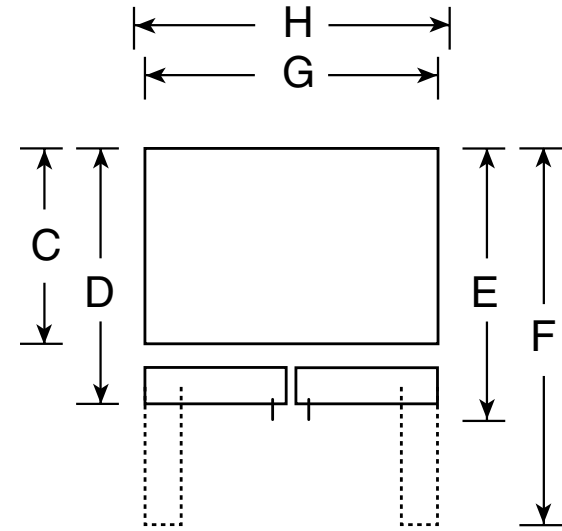

GFSL2KEX

GE® 22.2 Cu. French Door Refrigerator with Icemaker

Dimensions and Installation Information (in inches)

Overall Dimensions	Height to top of hinge (in.) A	68-1/2
	Height to top of case (in.) B	67-3/4
	Case depth without door (in.) C	28-1/4
	Case depth less door handle (in.) D	32-1/2
	Case depth with door handle (in.) E	35
	Depth with fresh food door open 90° (in.) F	46-1/8
	Width (in.) G	33
Air Clearances	Width with door open 90° inc. door handle (in.) H	40-3/8
	Each side (in.)	1/8
	Top (in.)	1
	Back (in.)	1

For answers to your Monogram®, GE Profile™ or GE® appliance questions, visit our website at ge.com or call GE Answer Center® service, 800.626.2000.

imagination at work

GFSL2KEX

GE® 22.2 Cu. French Door Refrigerator with Icemaker