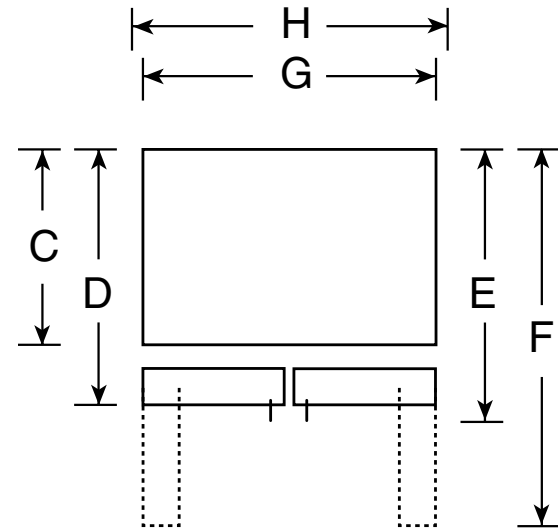

GFSS6KIX

GE® ENERGY STAR® 25.8 Cu. Ft. French Door Refrigerator with Icemaker

Dimensions and Installation Information (in inches)

Overall Dimensions	Height to top of hinge (in.) A	70
	Height to top of case (in.) B	69-1/2
	Case depth without door (in.) C	29-1/8
	Case depth less door handle (in.) D	32-7/8
	Case depth with door handle (in.) E	35-5/8
	Depth with fresh food door open 90° (in.) F	47-3/4
	Width (in.) G	35-3/4
Air Clearances	Width with door open 90° inc. door handle (in.) H	44-1/2
	Each side (in.)	1/8
	Top (in.)	1
	Back (in.)	1