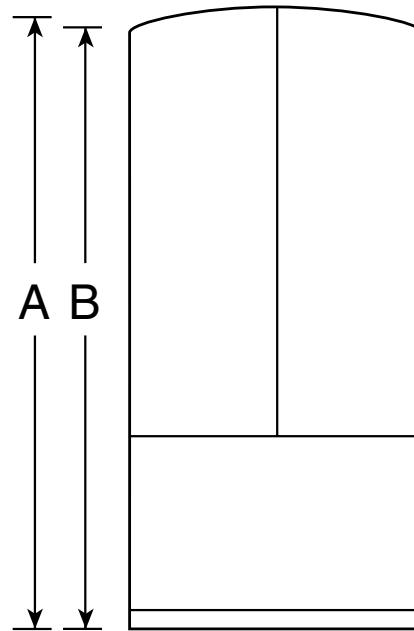

GFSS6KIX

GE® ENERGY STAR® 25.8 Cu. Ft. French Door Refrigerator with Icemaker

Dimensions and Installation Information (in inches)

Overall Dimensions	Height to top of hinge (in.) A	70
	Height to top of case (in.) B	69-1/2
	Case depth without door (in.) C	29-1/8
	Case depth less door handle (in.) D	32-7/8
	Case depth with door handle (in.) E	35-5/8
	Depth with fresh food door open 90° (in.) F	47-3/4
	Width (in.) G	35-3/4
Air Clearances	Width with door open 90° inc. door handle (in.) H	44-1/2
	Each side (in.)	1/8
	Top (in.)	1
	Back (in.)	1