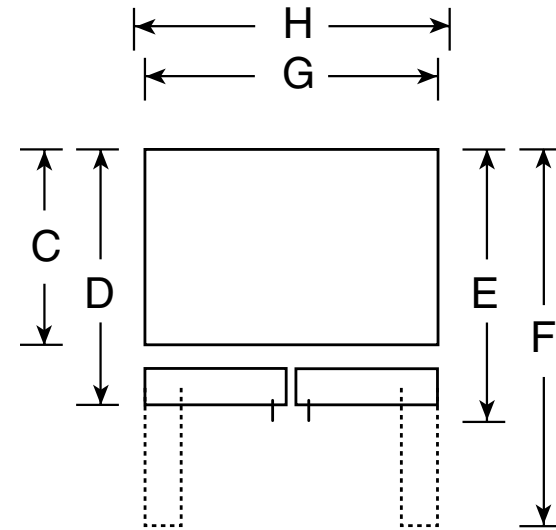

### Dimensions and Installation Information (in inches)

|                    |  |               |
|--------------------|--|---------------|
| Overall Dimensions | Height to top of hinge (in.) <b>A</b>                    | <b>70</b>     |
|                    | Height to top of case (in.) <b>B</b>                     | <b>69-1/2</b> |
|                    | Case depth without door (in.) <b>C</b>                   | <b>29-1/8</b> |
|                    | Case depth less door handle (in.) <b>D</b>               | <b>32-7/8</b> |
|                    | Case depth with door handle (in.) <b>E</b>               | <b>35-5/8</b> |
|                    | Depth with fresh food door open 90° (in.) <b>F</b>       | <b>47-3/4</b> |
|                    | Width (in.) <b>G</b>                                     | <b>35-3/4</b> |
| Air Clearances     | Width with door open 90° inc. door handle (in.) <b>H</b> | <b>44-1/2</b> |
|                    | Each side (in.)  | <b>1/8</b>    |
|                    | Top (in.)  | <b>1</b>      |
|                    | Back (in.)   | <b>1</b>      |