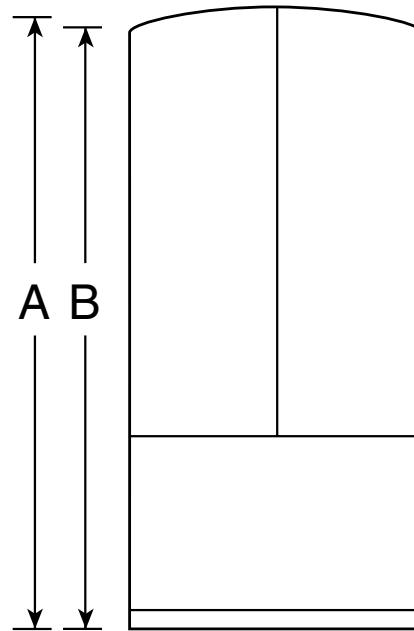

## GE® ENERGY STAR® 25.8 Cu. Ft. French Door Refrigerator with Icemaker

### Dimensions and Installation Information (in inches)

|                    |  |               |
|--------------------|--|---------------|
| Overall Dimensions | Height to top of hinge (in.) <b>A</b>                    | <b>70</b>     |
|                    | Height to top of case (in.) <b>B</b>                     | <b>69-1/2</b> |
|                    | Case depth without door (in.) <b>C</b>                   | <b>29-1/8</b> |
|                    | Case depth less door handle (in.) <b>D</b>               | <b>32-7/8</b> |
|                    | Case depth with door handle (in.) <b>E</b>               | <b>35-5/8</b> |
|                    | Depth with fresh food door open 90° (in.) <b>F</b>       | <b>47-3/4</b> |
|                    | Width (in.) <b>G</b>                                     | <b>35-3/4</b> |
| Air Clearances     | Width with door open 90° inc. door handle (in.) <b>H</b> | <b>44-1/2</b> |
|                    | Each side (in.)  | <b>1/8</b>    |
|                    | Top (in.)  | <b>1</b>      |
|                    | Back (in.)   | <b>1</b>      |