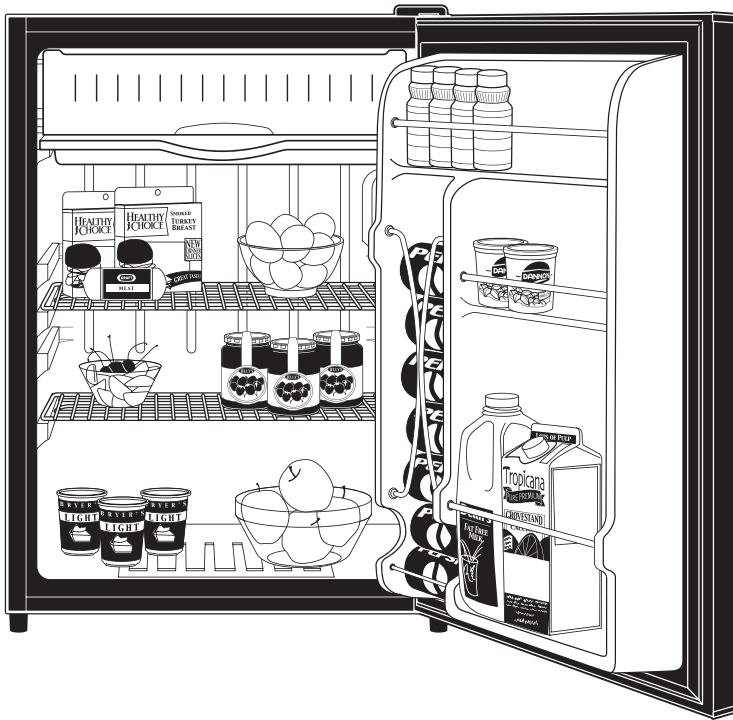

Note: Freezer compartment is for short-term storage of frozen food. The frozen food compartment of this refrigerator will make ice, and pre-frozen foods can be stored for about **two weeks**. It will not effectively freeze fresh foods or provide long-term storage for meats, poultry, or fish.

Accessories (available at additional cost):

TPK6 (for black unit only) – Optional custom trim kit for wood panels only

- Thickness – 3/32" or less
- Width – 22-3/4"
- Length – 29-1/2"

Weight Limitation for custom panels is 5-lbs. max.

GE Appliances

GMR06AAP – GE Spacemaker™ 6.0 Cu. Ft. Compact Refrigerator

Features and Benefits

- Two Wire Cabinet Shelves (1 Adjustable) – Creates convenient food storage with two durable, easy-to-clean shelves
- Two Mini Ice 'N Easy Trays – Release ice cubes with a quick twist
- Two Fresh Food Door Shelves – Puts food within easy reach
- Can Rack – Holds 12-ounce beverage cans
- Built-In or Freestanding Capability – Offers installation flexibility
- Color-Matched Visor Handles
- Model GMR06AAPWW – White on white
- Model GMR06AAPBB – Black on black