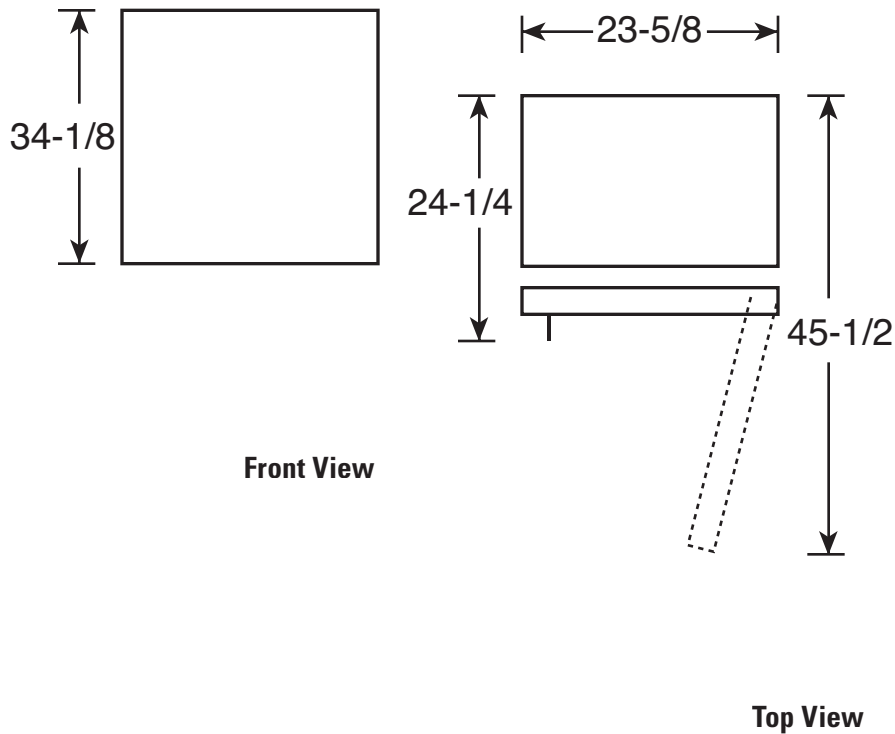

GE Appliances

GMR06AAP – GE Spacemaker™ 6.0 Cu. Ft. Compact Refrigerator

Dimensions (in inches)

Air Clearances	
Each side (in.)	0 [†]
Top (in.)	0
Back (in.)	0

[†]If installed against a wall allow 1-1/4" on hinge side to allow proper door opening.

Accessories (available at additional cost):

TPK6 (for black unit only) – Optional custom trim kit for wood panels only

- Thickness – 3/32" or less
- Width – 22-3/4"
- Length – 29-1/2"

Weight Limitation for custom panels is 5-lbs. max.

GE Appliances

GMR06AAP – GE Spacemaker™ 6.0 Cu. Ft. Compact Refrigerator

Features and Benefits

- Two Wire Cabinet Shelves (1 Adjustable) – Creates convenient food storage with two durable, easy-to-clean shelves
- Two Mini Ice 'N Easy Trays – Release ice cubes with a quick twist
- Two Fresh Food Door Shelves – Puts food within easy reach
- Can Rack – Holds 12-ounce beverage cans
- Built-In or Freestanding Capability – Offers installation flexibility
- Color-Matched Visor Handles
- Model GMR06AAPWW – White on white
- Model GMR06AAPBB – Black on black