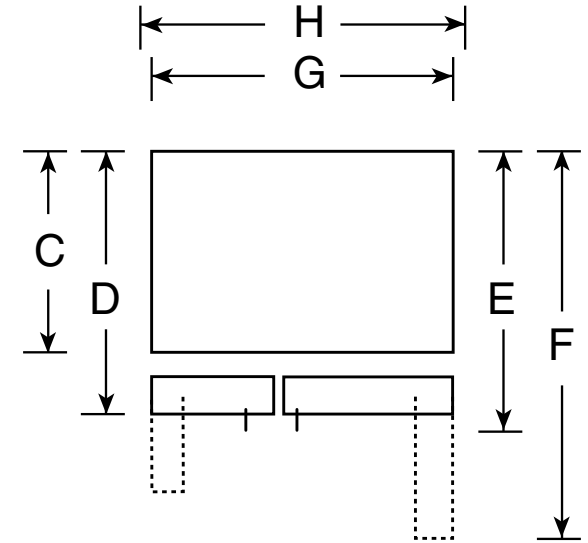

### Dimensions and Installation Information (in inches)

Overall Dimensions	Height to top of hinge (in.) <b>A</b>	<b>69-1/2</b>
	Height to top of case (in.) <b>B</b>	<b>69</b>
	Case depth without door (in.) <b>C</b>	<b>28</b>
	Case depth less door handle (in.) <b>D</b>	<b>32-1/4</b>
	Case depth with door handle (in.) <b>E</b>	<b>34-3/4</b>
	Depth with fresh food door open 90° (in.) <b>F</b>	<b>50</b>
	Width (in.) <b>G</b>	<b>35-3/4</b>
	Width with door open 90° inc. door handle (in.) <b>H</b>	<b>43-3/4</b>
Air	Each side (in.)	<b>1/8</b>
	Top (in.)	<b>1</b>
	Back (in.)	<b>2</b>