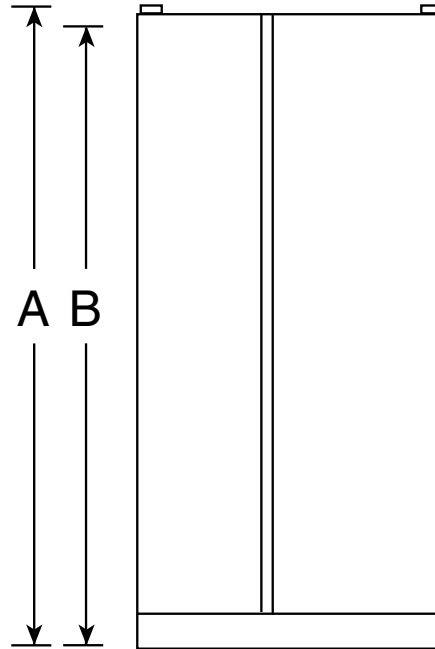

### Dimensions and Installation Information (in inches)

Overall Dimensions	Height to top of hinge (in.) <b>A</b>	<b>69-1/2</b>
	Height to top of case (in.) <b>B</b>	<b>69</b>
	Case depth without door (in.) <b>C</b>	<b>28</b>
	Case depth less door handle (in.) <b>D</b>	<b>32-1/4</b>
	Case depth with door handle (in.) <b>E</b>	<b>34-3/4</b>
	Depth with fresh food door open 90° (in.) <b>F</b>	<b>50</b>
	Width (in.) <b>G</b>	<b>35-3/4</b>
	Width with door open 90° inc. door handle (in.) <b>H</b>	<b>43-3/4</b>
Air	Each side (in.)	<b>1/8</b>
	Top (in.)	<b>1</b>
	Back (in.)	<b>2</b>