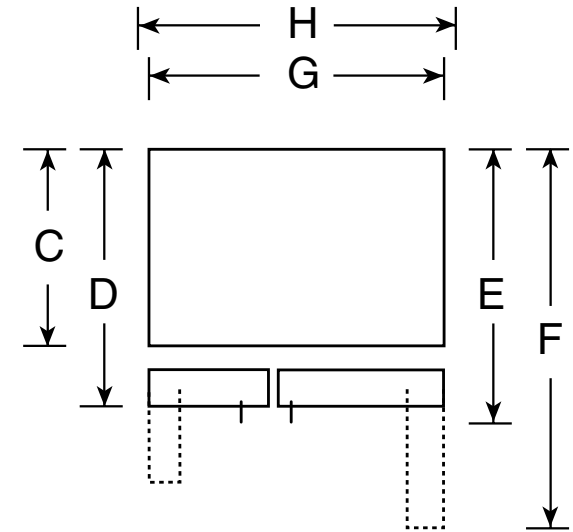

GSH22JFX

GE® 22.1 Cu. Ft. Side-By-Side Refrigerator with Dispenser

Dimensions and Installation Information (in inches)

Overall Dimensions	Height to top of hinge (in.) A	67-1/2
	Height to top of case (in.) B	66-1/2
	Case depth without door (in.) C†	28
	Case depth less door handle (in.) D†	31-1/4
	Case depth with door handle (in.) E†	33-5/8
	Depth with fresh food door open 90° (in.) F†	49-3/8
	Width (in.) G	33-1/2
	Width with door open 90° inc. door handle (in.) H	36
Air Clearances	Each side (in.)	1/8
	Top (in.)	1
	Back (in.)	1

Top View

†Water hook-up fits in back air clearance when calculating installation depth.

If installed against a wall, allow clearance of 14-3/16" on freezer side to remove bin.

Clearance required to remove fresh food full-size pan without disassembling is 18-15/16".

Allow additional space for any necessary leveling adjustments.

For answers to your Monogram,® GE Profile™ or GE® appliance questions, visit our website at ge.com or call GE Answer Center® service, 800.626.2000.