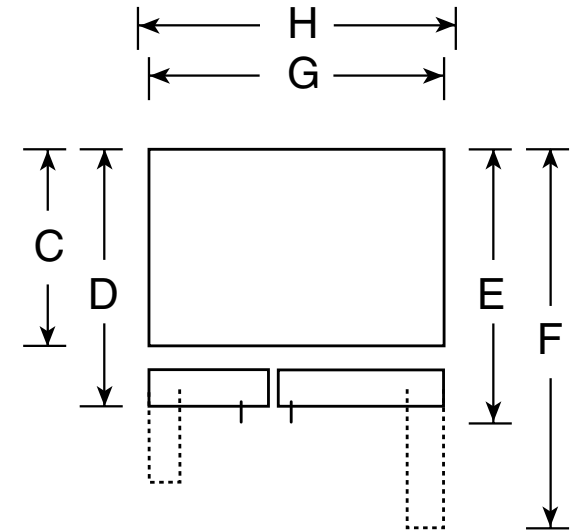

GSH22JSX

GE® 22.1 Cu. Ft. Side-By-Side Refrigerator with Dispenser

Dimensions and Installation Information (in inches)

| | | |
|--------------------|--|--------|
| Overall Dimensions | Height to top of hinge (in.) A | 67-1/2 |
| | Height to top of case (in.) B | 66-1/2 |
| | Case depth without door (in.) C† | 28 |
| | Case depth less door handle (in.) D† | 31-1/4 |
| | Case depth with door handle (in.) E† | 33-5/8 |
| | Depth with fresh food door open 90° (in.) F† | 49-3/8 |
| | Width (in.) G | 33-1/2 |
| | Width with door open 90° inc. door handle (in.) H | 36 |
| Air Clearances | Each side (in.) | 1/8 |
| | Top (in.) | 1 |
| | Back (in.) | 1 |

Top View

†Water hook-up fits in back air clearance when calculating installation depth.

If installed against a wall, allow clearance of 14-3/16" on freezer side to remove bin.

Clearance required to remove fresh food full-size pan without disassembling is 18-15/16".

Allow additional space for any necessary leveling adjustments.

For answers to your Monogram®, GE Profile™ or GE® appliance questions, visit our website at ge.com or call GE Answer Center® service, 800.626.2000.