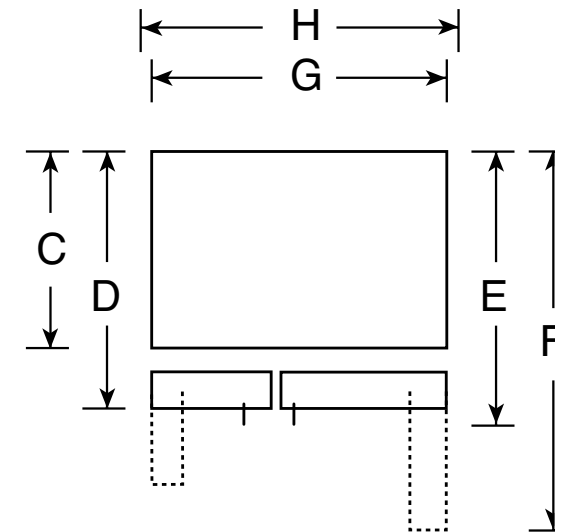

GSH25JFX

GE® ENERGY STAR® 25.3 Cu. Ft. Side-By-Side Refrigerator with Dispenser

Dimensions and Installation Information (in inches)

| | | |
|--------------------|--|---------------|
| Overall Dimensions | Height to top of hinge (in.) A | 69-3/4 |
| | Height to top of case (in.) B | 68-3/4 |
| | Case depth without door (in.) C† | 28 |
| | Case depth less door handle (in.) D† | 31-1/4 |
| | Case depth with door handle (in.) E† | 33-5/8 |
| | Depth with fresh food door open 90° (in.) F† | 49-3/8 |
| | Width (in.) G | 35-3/4 |
| | Width with door open 90° inc. door handle (in.) H | 38-1/4 |
| Air Clearances | Each side (in.) | 1/8 |
| | Top (in.) | 1 |
| | Back (in.) | 1 |

Top View

†Water hook-up fits in back air clearance when calculating installation depth.

If installed against a wall, allow clearance of 14-3/16" on freezer side to remove bin.

Clearance required to remove fresh food full-size pan without disassembling is 18-15/16".

Allow additional space for any necessary leveling adjustments.

For answers to your Monogram®, GE Profile™ or GE® appliance questions, visit our website at ge.com or call GE Answer Center® service, 800.626.2000.