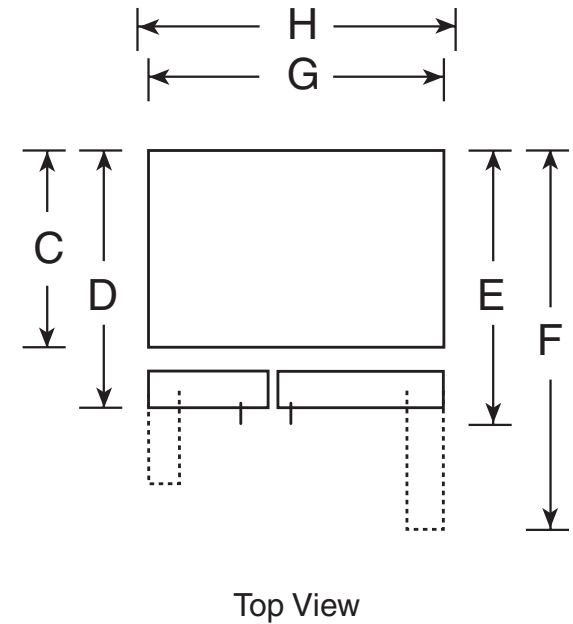

GSHF6PGY

GE® ENERGY STAR® 25.4 Cu. Ft. Side-By-Side Refrigerator with Dispenser

Dimensions and Installation Information (in inches)

Overall Dimensions	Height to top of hinge (in.) A	69-1/2
	Height to top of case (in.) B	68-3/4
	Case depth without door (in.) C†	28
	Case depth less door handle (in.) D†	32-1/2
	Case depth with door handle (in.) E†	35
	Depth with fresh food door open 90° (in.) F†	50-1/8
	Width (in.) G	35-3/4
	Width with door open 90° inc. door handle (in.) H	43-5/8
Air Clearances	Each side (in.)	1/8
	Top (in.)	1
	Back (in.)	1

†Water hook-up fits in back air clearance when calculating installation depth.

If installed against a wall, allow clearance of 14-3/16" on freezer side to remove bin.

Clearance required to remove fresh food full-size pan without disassembling is 18-15/16".