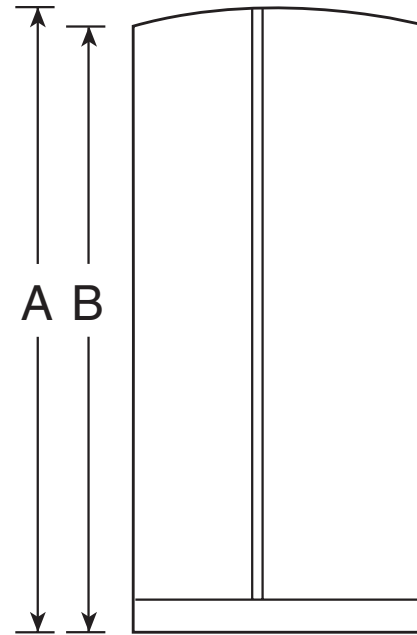

GSHF6PGY

GE® ENERGY STAR® 25.4 Cu. Ft. Side-By-Side Refrigerator with Dispenser

Dimensions and Installation Information (in inches)

Overall Dimensions	Height to top of hinge (in.) A	69-1/2
	Height to top of case (in.) B	68-3/4
	Case depth without door (in.) C†	28
	Case depth less door handle (in.) D†	32-1/2
	Case depth with door handle (in.) E†	35
	Depth with fresh food door open 90° (in.) F†	50-1/8
	Width (in.) G	35-3/4
	Width with door open 90° inc. door handle (in.) H	43-5/8
Air Clearances	Each side (in.)	1/8
	Top (in.)	1
	Back (in.)	1

†Water hook-up fits in back air clearance when calculating installation depth.

If installed against a wall, allow clearance of 14-3/16" on freezer side to remove bin.

Clearance required to remove fresh food full-size pan without disassembling is 18-15/16".