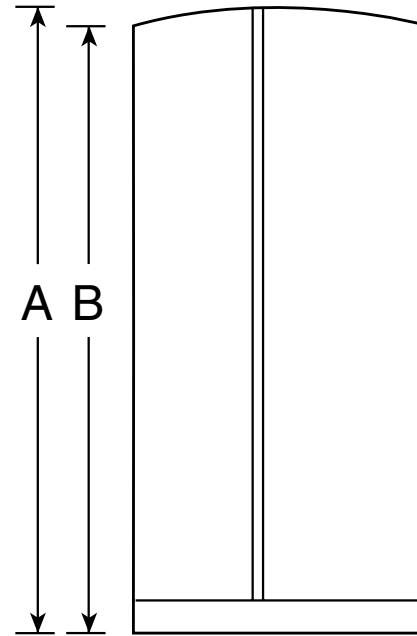

### Dimensions and Installation Information (in inches)

Overall Dimensions	Height to top of hinge (in.) <b>A</b>	69-1/2
	Height to top of case (in.) <b>B</b>	68-3/4
	Case depth without door (in.) <b>C†</b>	28
	Case depth less door handle (in.) <b>D†</b>	32-1/2
	Case depth with door handle (in.) <b>E†</b>	35
	Depth with fresh food door open 90° (in.) <b>F†</b>	50-1/8
	Width (in.) <b>G</b>	35-3/4
	Width with door open 90° inc. door handle (in.) <b>H</b>	43-5/8
Air Clearances	Each side (in.)	1/8
	Top (in.)	1
	Back (in.)	1