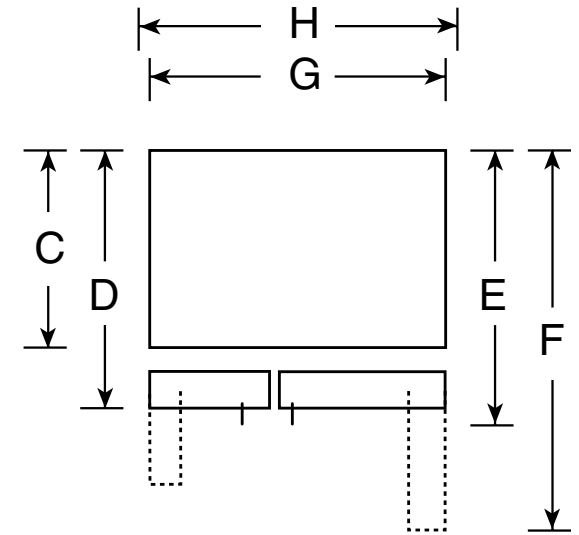

### Dimensions and Installation Information (in inches)

Overall Dimensions	Height to top of hinge (in.) <b>A</b>	69-1/2
	Height to top of case (in.) <b>B</b>	68-3/4
	Case depth without door (in.) <b>C†</b>	28
	Case depth less door handle (in.) <b>D†</b>	32-1/2
	Case depth with door handle (in.) <b>E†</b>	35
	Depth with fresh food door open 90° (in.) <b>F†</b>	50-1/8
	Width (in.) <b>G</b>	35-3/4
	Width with door open 90° inc. door handle (in.) <b>H</b>	43-5/8
Air Clearances	Each side (in.)	1/8
	Top (in.)	1
	Back (in.)	1

Top View

†Water hook-up fits in back air clearance when calculating installation depth.

If installed against a wall, allow clearance of 14-3/16" on freezer side to remove bin.

Clearance required to remove fresh food full-size pan without disassembling is 18-15/16".