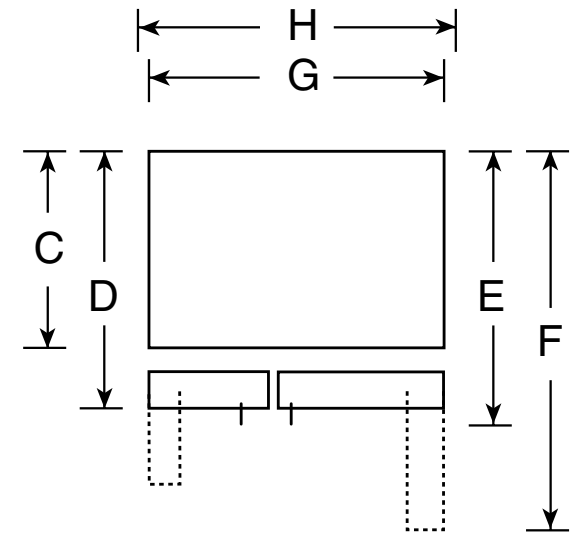

GSL22JFX

GE® 22.0 Cu. Ft. CleanSteel™ Side-By-Side Refrigerator with Dispenser

Dimensions and Installation Information (in inches)

| | | |
|--------------------|--|--------|
| Overall Dimensions | Height to top of hinge (in.) A | 67-1/2 |
| | Height to top of case (in.) B | 66-1/2 |
| | Case depth without door (in.) C† | 28 |
| | Case depth less door handle (in.) D† | 31-1/4 |
| | Case depth with door handle (in.) E† | 33-5/8 |
| | Depth with fresh food door open 90° (in.) F† | 49-3/8 |
| | Width (in.) G | 33-1/2 |
| | Width with door open 90° inc. door handle (in.) H | 36 |
| Air Clearances | Each side (in.) | 1/8 |
| | Top (in.) | 1 |
| | Back (in.) | 1 |

Top View

†Water hook-up fits in back air clearance when calculating installation depth.

If installed against a wall, allow clearance of 14-3/16" on freezer side to remove bin.

Clearance required to remove fresh food full-size pan without disassembling is 18-15/16".

Allow additional space for any necessary leveling adjustments.

For answers to your Monogram®, GE Profile™ or GE® appliance questions, visit our website at ge.com or call GE Answer Center® service, 800.626.2000.