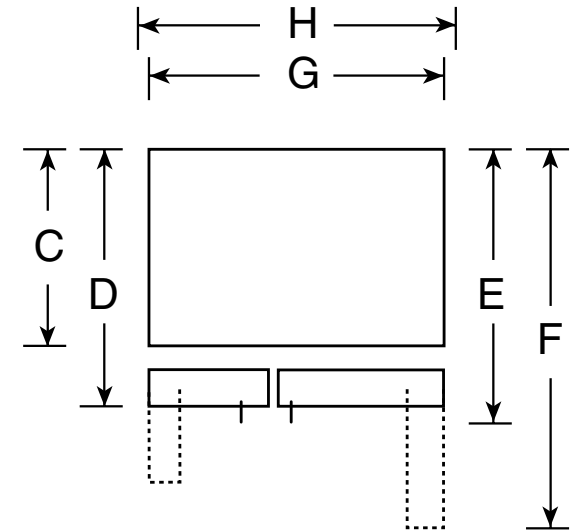

### Dimensions and Installation Information (in inches)

Overall Dimensions	Height to top of hinge (in.) <b>A</b>	<b>67-1/2</b>
	Height to top of case (in.) <b>B</b>	<b>66-1/2</b>
	Case depth without door (in.) <b>C†</b>	<b>28</b>
	Case depth less door handle (in.) <b>D†</b>	<b>31-1/4</b>
	Case depth with door handle (in.) <b>E†</b>	<b>33-9/16</b>
	Depth with fresh food door open 90° (in.) <b>F†</b>	<b>47-3/8</b>
	Width (in.) <b>G</b>	<b>31-1/2</b>
	Width with door open 90° inc. door handle (in.) <b>H</b>	<b>33-15/16</b>
Air Clearances	Each side (in.)	<b>1/8</b>
	Top (in.)	<b>1</b>
	Back (in.)	<b>2</b>

Top View

†Water hook-up fits in back air clearance when calculating installation depth.

If installed against a wall, allow clearance of 14-3/16" on freezer side to remove bin.

Clearance required to remove fresh food full-size pan without disassembling is 18-15/16".