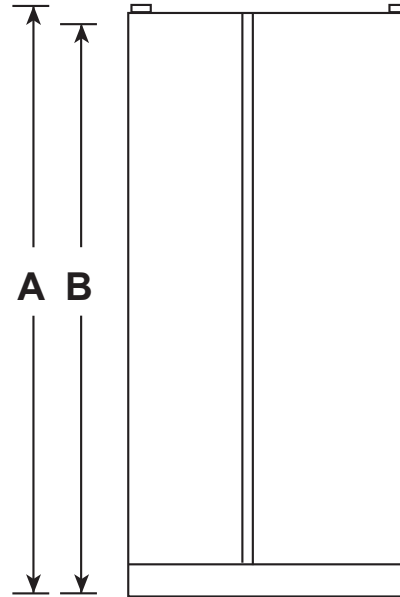

GSS23HGH

GE Appliances 22.5 Cu. Ft. Side-By-Side Refrigerator

DIMENSIONS AND INSTALLATION INFORMATION (IN INCHES)

OVERALL DIMENSIONS	Height to top of hinge (in.) A	69-1/2
	Height to top of case (in.) B	69
	Case depth without door (in.) C	28-1/2
	Case depth less door handle (in.) D	32-3/4
	Case depth with door handle (in.) E	35-1/4
	Depth with fresh food door open 90° (in.) F	50-1/2
	Width (in.) G	32-3/4
	Width with door open 90° with door handle (in.) H	38-1/4
AIR CLEARANCES	Each side (in.)	1/8
	Top (in.)	1
	Back (in.)	2

If installed against a wall, allow clearance of 14-3/16" on freezer side to remove bin.

Clearance required to remove fresh food full-size pan without disassembling is 18-15/16".

Allow additional space for any necessary leveling adjustments.