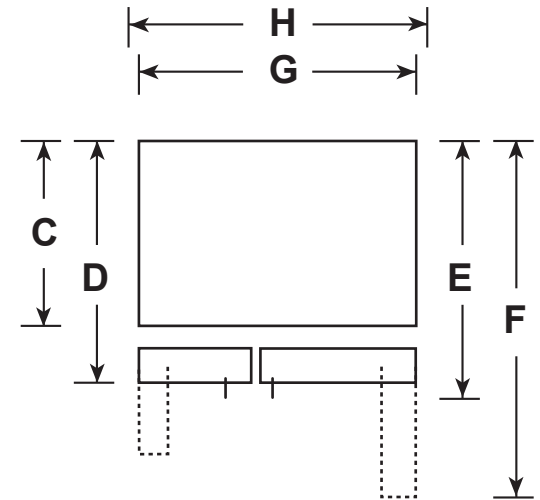

GSS23HGH

GE Appliances 22.5 Cu. Ft. Side-By-Side Refrigerator

DIMENSIONS AND INSTALLATION INFORMATION (IN INCHES)

OVERALL DIMENSIONS	Height to top of hinge (in.) A	69-1/2
	Height to top of case (in.) B	69
	Case depth without door (in.) C	28-1/2
	Case depth less door handle (in.) D	32-3/4
	Case depth with door handle (in.) E	35-1/4
	Depth with fresh food door open 90° (in.) F	50-1/2
	Width (in.) G	32-3/4
	Width with door open 90° with door handle (in.) H	38-1/4
AIR CLEARANCES	Each side (in.)	1/8
	Top (in.)	1
	Back (in.)	2

If installed against a wall, allow clearance of 14-3/16" on freezer side to remove bin.

Clearance required to remove fresh food full-size pan without disassembling is 18-15/16".

Allow additional space for any necessary leveling adjustments.

FEATURES AND BENEFITS

32-3/4" wide

Integrated shelf support system – Provides strong, flexible support

Adjustable slide-out, spillproof glass shelves – Raised edges help contain spills and make cleanup quick and easy