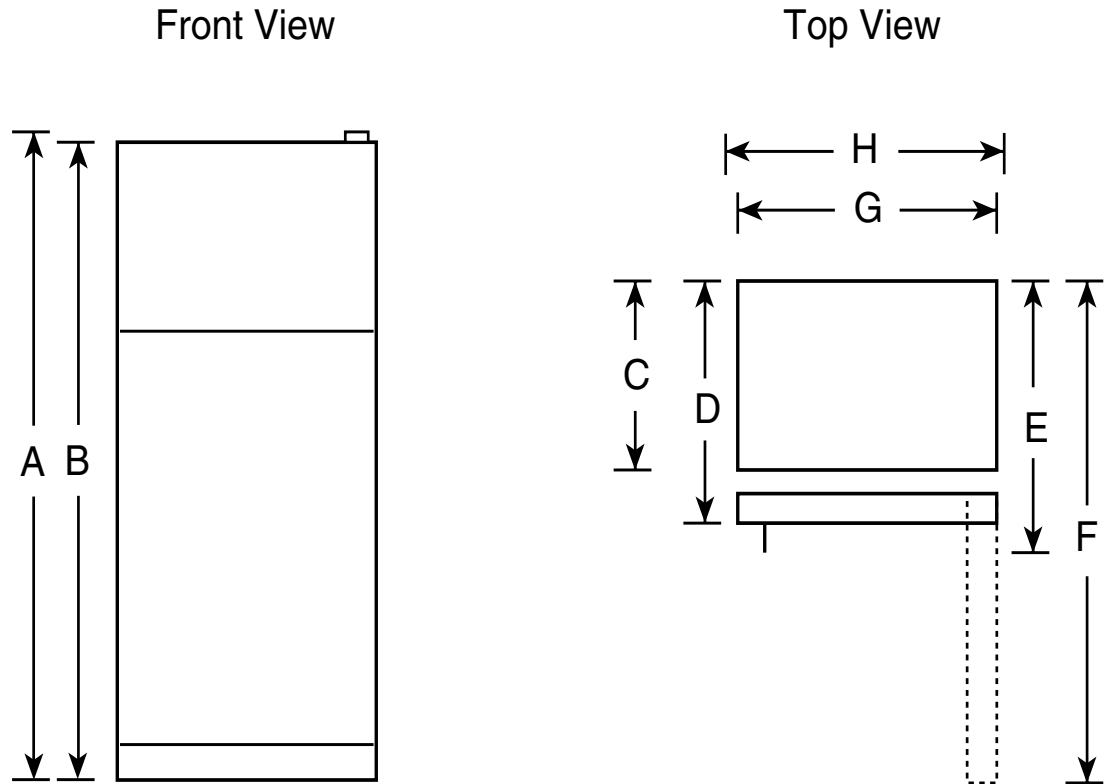

GTH22SHS

GE® ENERGY STAR® 21.7 Cu. Ft. Stainless Top-Freezer Refrigerator

Dimensions and Installation Information (in inches)

| | | |
|--------------------|--|---------|
| Overall Dimensions | Height to top of hinge (in.) A | 67-1/2 |
| | Height to top of case (in.) B | 66-7/8* |
| | Case depth without door (in.) C | 27-5/8 |
| | Case depth less door handle (in.) D | 31-5/8 |
| | Case depth with door handle (in.) E | 33-5/8 |
| | Depth with fresh food door open 90° (in.) F | 63 |
| | Width (in.) G | 32-7/8 |
| | Width with door open 90° inc. door handle (in.) H | 35 |
| Air Clearances | Each side (in.) | 1/8 |
| | Top (in.) | 1 |
| | Back (in.) | 1 |

*Height to mid-freezer (in.): 54-1/2

For answers to your Monogram®, GE Profile™ or GE® appliance questions, visit our website at ge.com or call GE Answer Center® service, 800.626.2000.

As an ENERGY STAR® partner, GE has determined that this product meets the ENERGY STAR guidelines for energy efficiency.