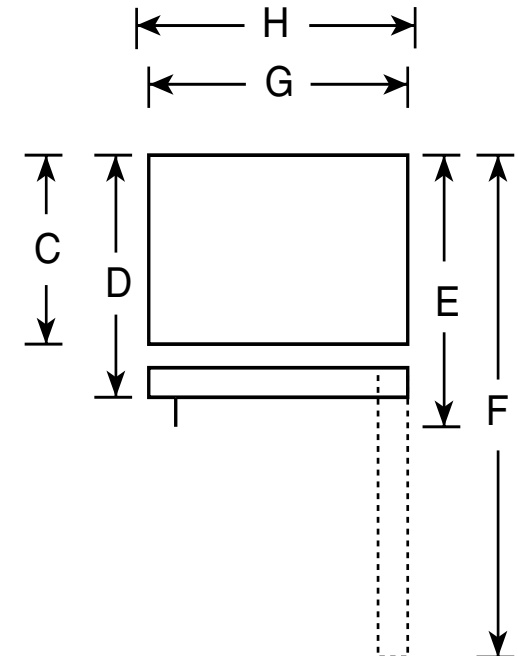

GTL22JCP

GE® 21.9 Cu. Ft. CleanSteel™ Top-Freezer Refrigerator

Dimensions and Installation Information (in inches)

Overall Dimensions	Height to top of hinge (in.) A	67-1/2
	Height to top of case (in.) B	66-7/8*
	Case depth without door (in.) C	27-5/8
	Case depth less door handle (in.) D	31-5/8
	Case depth with door handle (in.) E	33-5/8
	Depth with fresh food door open 90° (in.) F	63
	Width (in.) G	32-7/8
	Width with door open 90° inc. door handle (in.) H	35
Air Clearances	Each side (in.)	1/8
	Top (in.)	1
	Back (in.)	1

*Height to mid-freezer (in.): 54-1/2

Front View

Top View

For answers to your Monogram®, GE Profile™ or GE® appliance questions, visit our website at ge.com or call GE Answer Center® service, 800.626.2000.

Specification Revised 10/06

310385

GTL22JCP

GE® 21.9 Cu. Ft. CleanSteel™ Top-Freezer Refrigerator

Features and Benefits

- CleanSteel™ Exterior - Offers a premium stainless look that resists fingerprints, smudges, and smears
- Illuminated Upfront Slimline Temperature Controls - Offer maximum style and convenience
- Adjustable Spillproof Glass Shelves - Help contain spills for ease of cleaning
- Factory-Installed Icemaker - Makes ice automatically ensuring a ready supply
- Sealed Vegetable / Fruit Crisper - Provides easy storage for your fruits and vegetables
- Spillproof Freezer Floor - Seamless design offers easy cleanup
- Gallon Door Storage - Makes room for milk and any other gallon size containers
- NeverClean™ Condenser - Condenser coils are encased, so they don't require cleaning in normal operating environments
- Deluxe Quiet Design - Significantly reduces operating noise
- Model GTL22JCPBS - CleanSteel™