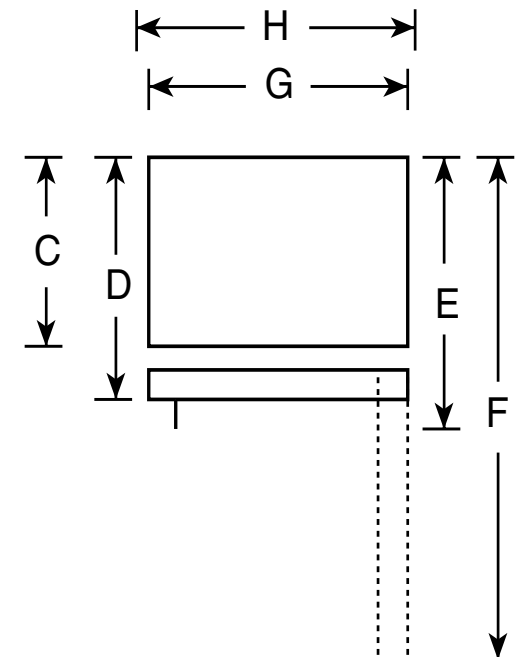

### Dimensions and Installation Information

Overall Dimensions	Height to top of hinge (in.) <b>A</b>	<b>61-3/4</b>
	Height to top of case (in.) <b>B</b>	<b>61-1/4*</b>
	Case depth without door (in.) <b>C†</b>	<b>25-7/8</b>
	Case depth less door handle (in.) <b>D†</b>	<b>29-1/8</b>
	Case depth with door handle (in.) <b>E†</b>	<b>31</b>
	Depth with fresh food door open 90° (in.) <b>F†</b>	<b>54-7/8</b>
	Width (in.) <b>G</b>	<b>28</b>
	Width with door open 90° less door handle (in.) <b>H</b>	<b>30-1/2</b>
Air Clearances	Each side (in.)	<b>3/4</b>
	Top (in.)	<b>1</b>
	Back (in.)	<b>1</b>

\*Height to mid-freezer (in.): 51-3/8

Front View

Top View

For answers to your Monogram®, GE Profile™ or GE® appliance questions, visit our website at [ge.com](http://ge.com) or call GE Answer Center® service, 800.626.2000.

Dimension and installation information are shown in inches.

Specification Revised 2/11

310473