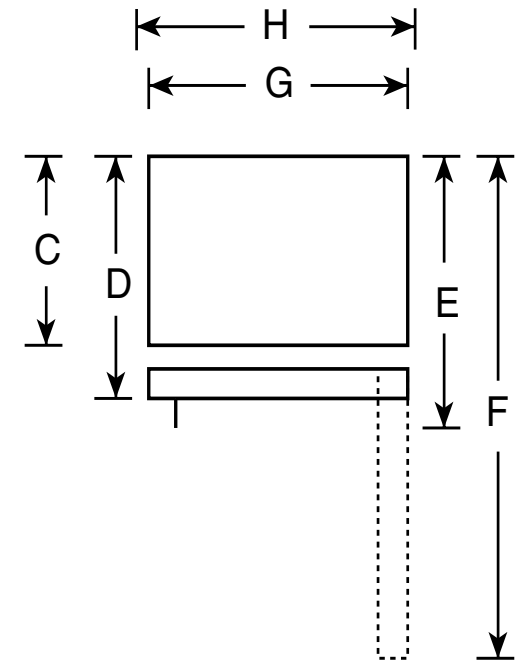

### Dimensions and Installation Information

Overall Dimensions	Height to top of hinge (in.) <b>A</b>	<b>61-3/4</b>
	Height to top of case (in.) <b>B</b>	<b>61-1/4*</b>
	Case depth without door (in.) <b>C†</b>	<b>25-7/8</b>
	Case depth less door handle (in.) <b>D†</b>	<b>29-1/8</b>
	Case depth with door handle (in.) <b>E†</b>	<b>31</b>
	Depth with fresh food door open 90° (in.) <b>F†</b>	<b>54-7/8</b>
	Width (in.) <b>G</b>	<b>28</b>
	Width with door open 90° less door handle (in.) <b>H</b>	<b>30-1/2</b>
Air Clearances	Each side (in.)	<b>3/4</b>
	Top (in.)	<b>1</b>
	Back (in.)	<b>1</b>

\*Height to mid-freezer (in.): 51-3/8

Front View

Top View

For answers to your Monogram®, GE Profile™ or GE® appliance questions, visit our website at [geappliances.com](http://geappliances.com) or call GE Answer Center® service, 800.626.2000.

Dimension and installation information are shown in inches.

Specification Revised 2/11

310472