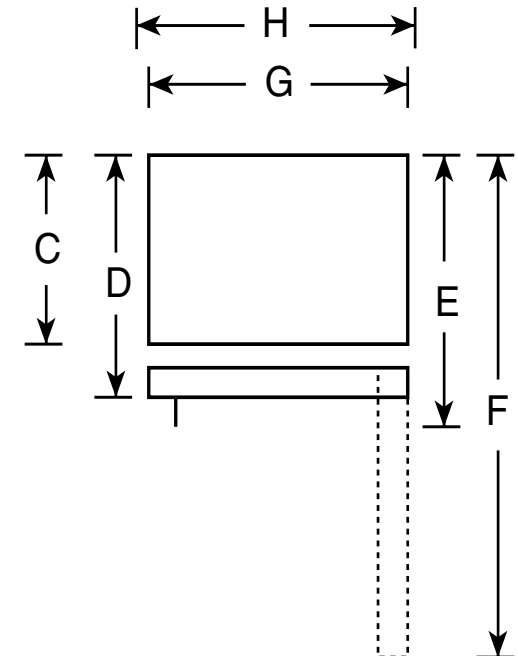

### Dimensions and Installation Information (in inches)

Overall Dimensions	Height to top of hinge (in.) <b>A</b>	66-5/8
	Height to top of case (in.) <b>B</b>	66-1/8*
	Case depth without door (in.) <b>C</b>	27-1/2
	Case depth less door handle (in.) <b>D</b>	30-1/4
	Case depth with door handle (in.) <b>E</b>	32-1/8
	Depth with fresh food door open 90° (in.) <b>F</b>	58-1/8
	Width (in.) <b>G</b>	29-1/2
	Width with door open 90° inc. door handle (in.) <b>H</b>	32
Air Clearances	Each side (in.)	1/8
	Top (in.)	1
	Back (in.)	1

\*Height to mid-freezer (in.): 53-15/16

Front View

Top View

For answers to your Monogram®, GE Profile™ or GE® appliance questions, visit our website at [ge.com](http://ge.com) or call GE Answer Center® service, 800.626.2000.