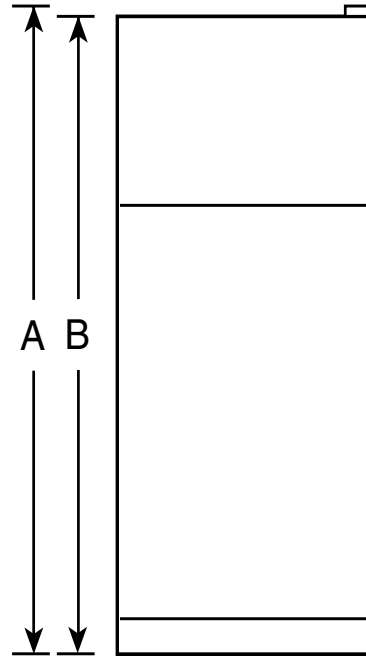

## GE® 17.9 Cu. Ft. Stainless Top-Freezer Refrigerator

### Dimensions and Installation Information (in inches)

Overall Dimensions	Height to top of hinge (in.) <b>A</b>	66-5/8
	Height to top of case (in.) <b>B</b>	66-1/8*
	Case depth without door (in.) <b>C</b>	27-1/2
	Case depth less door handle (in.) <b>D</b>	30-1/4
	Case depth with door handle (in.) <b>E</b>	32-1/8
	Depth with fresh food door open 90° (in.) <b>F</b>	58-1/8
	Width (in.) <b>G</b>	29-1/2
	Width with door open 90° inc. door handle (in.) <b>H</b>	32
Air Clearances	Each side (in.)	1/8
	Top (in.)	1
	Back (in.)	1

\*Height to mid-freezer (in.): 53-15/16

Front View

Top View

For answers to your Monogram®, GE Profile™ or GE® appliance questions, visit our website at [ge.com](http://ge.com) or call GE Answer Center® service, 800.626.2000.