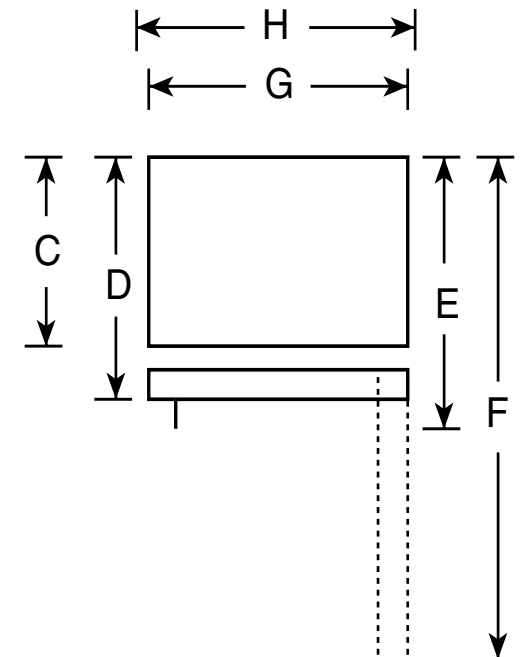

### Dimensions and Installation Information (in inches)

Overall Dimensions	Height to top of hinge (in.) <b>A</b>	67-1/2
	Height to top of case (in.) <b>B</b>	66-7/8*
	Case depth without door (in.) <b>C</b>	27-5/8
	Case depth less door handle (in.) <b>D</b>	31-5/8
	Case depth with door handle (in.) <b>E</b>	33-5/8
	Depth with fresh food door open 90° (in.) <b>F</b>	63
	Width (in.) <b>G</b>	32-7/8
	Width with door open 90° inc. door handle (in.) <b>H</b>	35
Air Clearances	Each side (in.)	1/8
	Top (in.)	1
	Back (in.)	1

\*Height to mid-freezer (in.): 54-1/2

Front View

Top View

For answers to your Monogram,® GE Profile™ or GE® appliance questions, visit our website at [ge.com](http://ge.com) or call GE Answer Center® service, 800.626.2000.