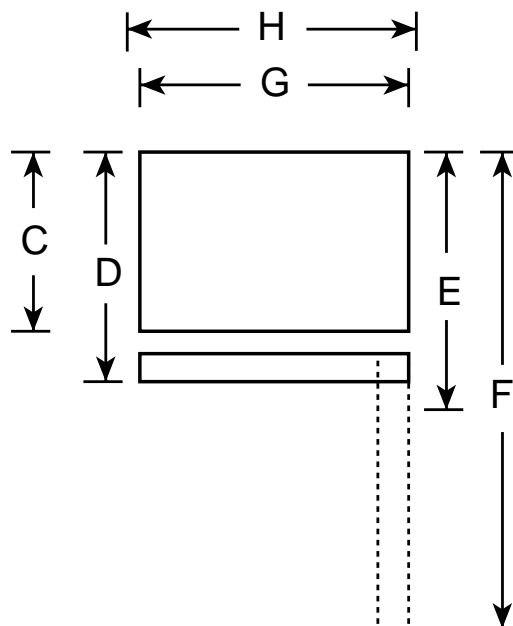

GE Appliances

GTS22KCP – GE 21.7 Cu. Ft. Top-Freezer Refrigerator with Icemaker

Dimensions (in inches)

Front View

Top View

Overall Dimensions	Height to top of hinge (in.) A	67-1/2
	Height to top of case (in.) B	66-7/8
	Height to mid-freezer (in.)	54-1/2
	Case depth without door (in.) C	27-5/8
	Case depth less door handle (in.) D	31-5/8
	Case depth with door handle (in.) E	33-5/8
	Depth with fresh food door open 90° (in.) F	63
	Width (in.) G	32-7/8
	Width with door open 90° less door handle (in.) H	33
Air Clearances	Each side (in.)	1/8
	Top (in.)	1
	Back (in.)	1

Note: All Top-Freezer No-Frost Right-Hand Refrigerator Doors: As you face the front of the refrigerator, the handle is on your left and the hinges are on your right.
All Top-Freezer No-Frost Left-Hand Refrigerator Doors: As you face the front of the refrigerator, the handle is on your right and the hinges are on your left.

Total volume and shelf area are calculated by the Association of Home Appliance Manufacturers' standards.

Listed by Underwriters Laboratories

GE Appliances

GTS22KCP – GE 21.7 Cu. Ft. Top-Freezer Refrigerator with Icemaker