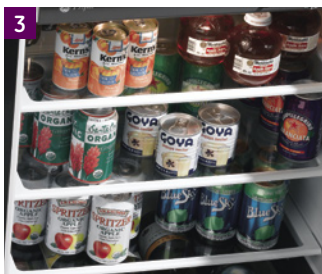

Generous Capacity

The **beverage center** features ample space to hold **150 cans or 126 cans and 12 bottles** at once, while the **wine captain** accommodates **57 bottles** with ease.

Feature gallery: GE Profile™ beverage center

Spillproof glass shelves

Provides ample space for storing up to 126 cans and helps contain spills for easy cleaning.

Tinted glass door with stainless steel accents

Delivers a high-end and modern appearance that blends with existing appliances and décor.