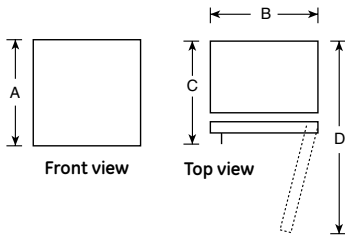

ALL MODELS AVAILABLE IN U.S. AND CANADA.

Wine captain

	GE Profile PCR06WAT
Capacity	
Total (cu. ft.)	5.3
Bottle capacity	57
Features	
Electromechanical temperature controls (41 to 65°F)	●
Glass door	Tinted
Door design	Contoured
Wine racks	7
Full-extension with beechwood fronts	●
Interior display lighting	●
Appearance	
Color available	Black case with stainless accents
Door handle	Recessed
Built-in capability	●
Free-standing capability	●
Meets California Energy Commission (CEC) requirements	●
Cabinet liner color	Black
Reversible door	●
Weights & Dimensions	
Height (in.) A	34-1/8
Width (in.) B	23-3/4
Depth with handle (in.) C	25
Depth with door open 90° (in.) D	45-1/4
	Each side (in.)
	Top (in.)
	Back (in.)
Air clearances	0
Approx. shipping wt. (lbs.)	120

ALL MODELS AVAILABLE IN U.S. AND CANADA.

Beverage center/Wine captain

A century of quality and innovation

For more than a century, GE has been committed to producing innovative products that change the way people live. The result of thorough research and rigorous testing, GE appliances are designed for years of dependable performance. Today, the GE tradition of quality and innovation continues.

Before purchasing an appliance, read important information about its estimated annual energy consumption or energy efficiency rating that is available from your retailer or GEAppliances.com

GE has a policy of continuous improvement of its products and reserves the right to change materials and specifications without notice.

GE Consumer & Industrial
Appliances
General Electric Company
Louisville, KY 40225
ge.com

© 2006 GE Company
PC44083 Pub. No. 2-X056