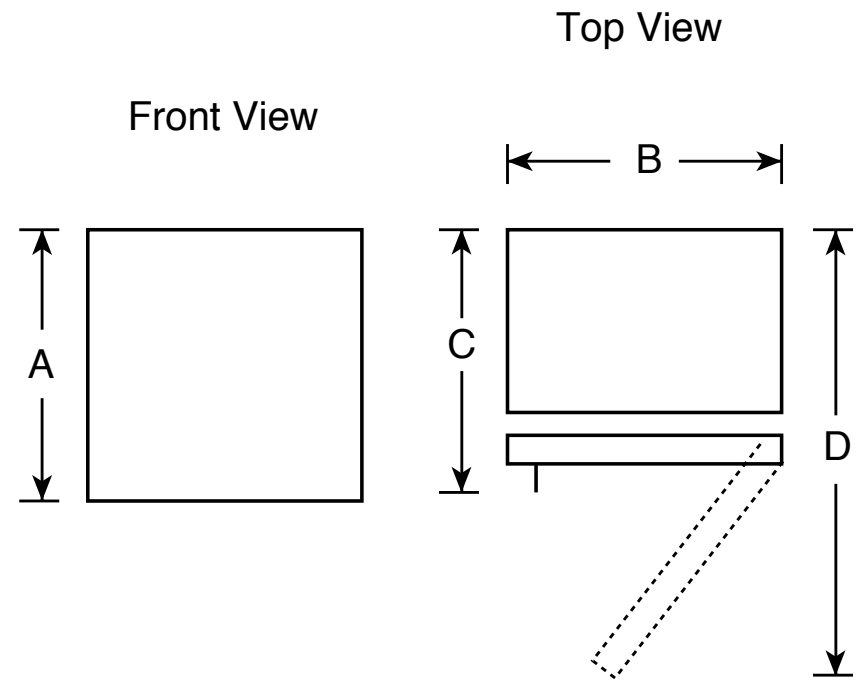

### Dimensions and Installation Information (in inches)

Overall Dimensions	Height (in.) <b>A</b>	<b>34-1/8</b>
	Width (in.) <b>B</b>	<b>23-3/4</b>
	Depth with handle (in.) <b>C</b>	<b>25</b>
	Depth with door open 90° (in.) <b>D</b>	<b>45-1/4</b>
Air Clearances	Each side (in.)	<b>0</b>
	Top (in.)	<b>0</b>
	Back (in.)	<b>0</b>

## Features and Benefits

- 57-bottle Capacity
- Full-Extension Wine Racks with Beechwood Fronts - Slides in and out with ease, making loading and unloading effortless
- Tinted Glass Door with Stainless Steel Accents - Delivers a high-end and modern appearance that blends with existing appliances and décor
- Contoured Door Design
- Built-in Capability
- Recessed Handle - A modern, ergonomic design that adds to the sleek appearance and is simple to use
- Reversible Door
- Model PCR06WATSS – Stainless steel